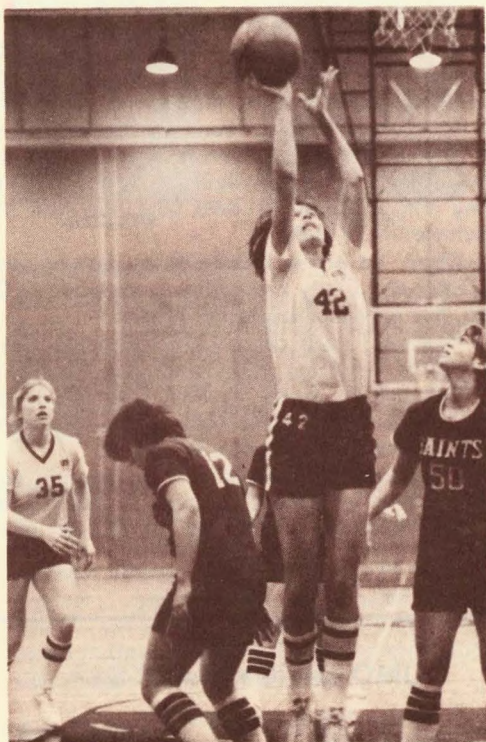

UMD

WOMEN'S BASKETBALL 1980-81

University of Minnesota, Duluth