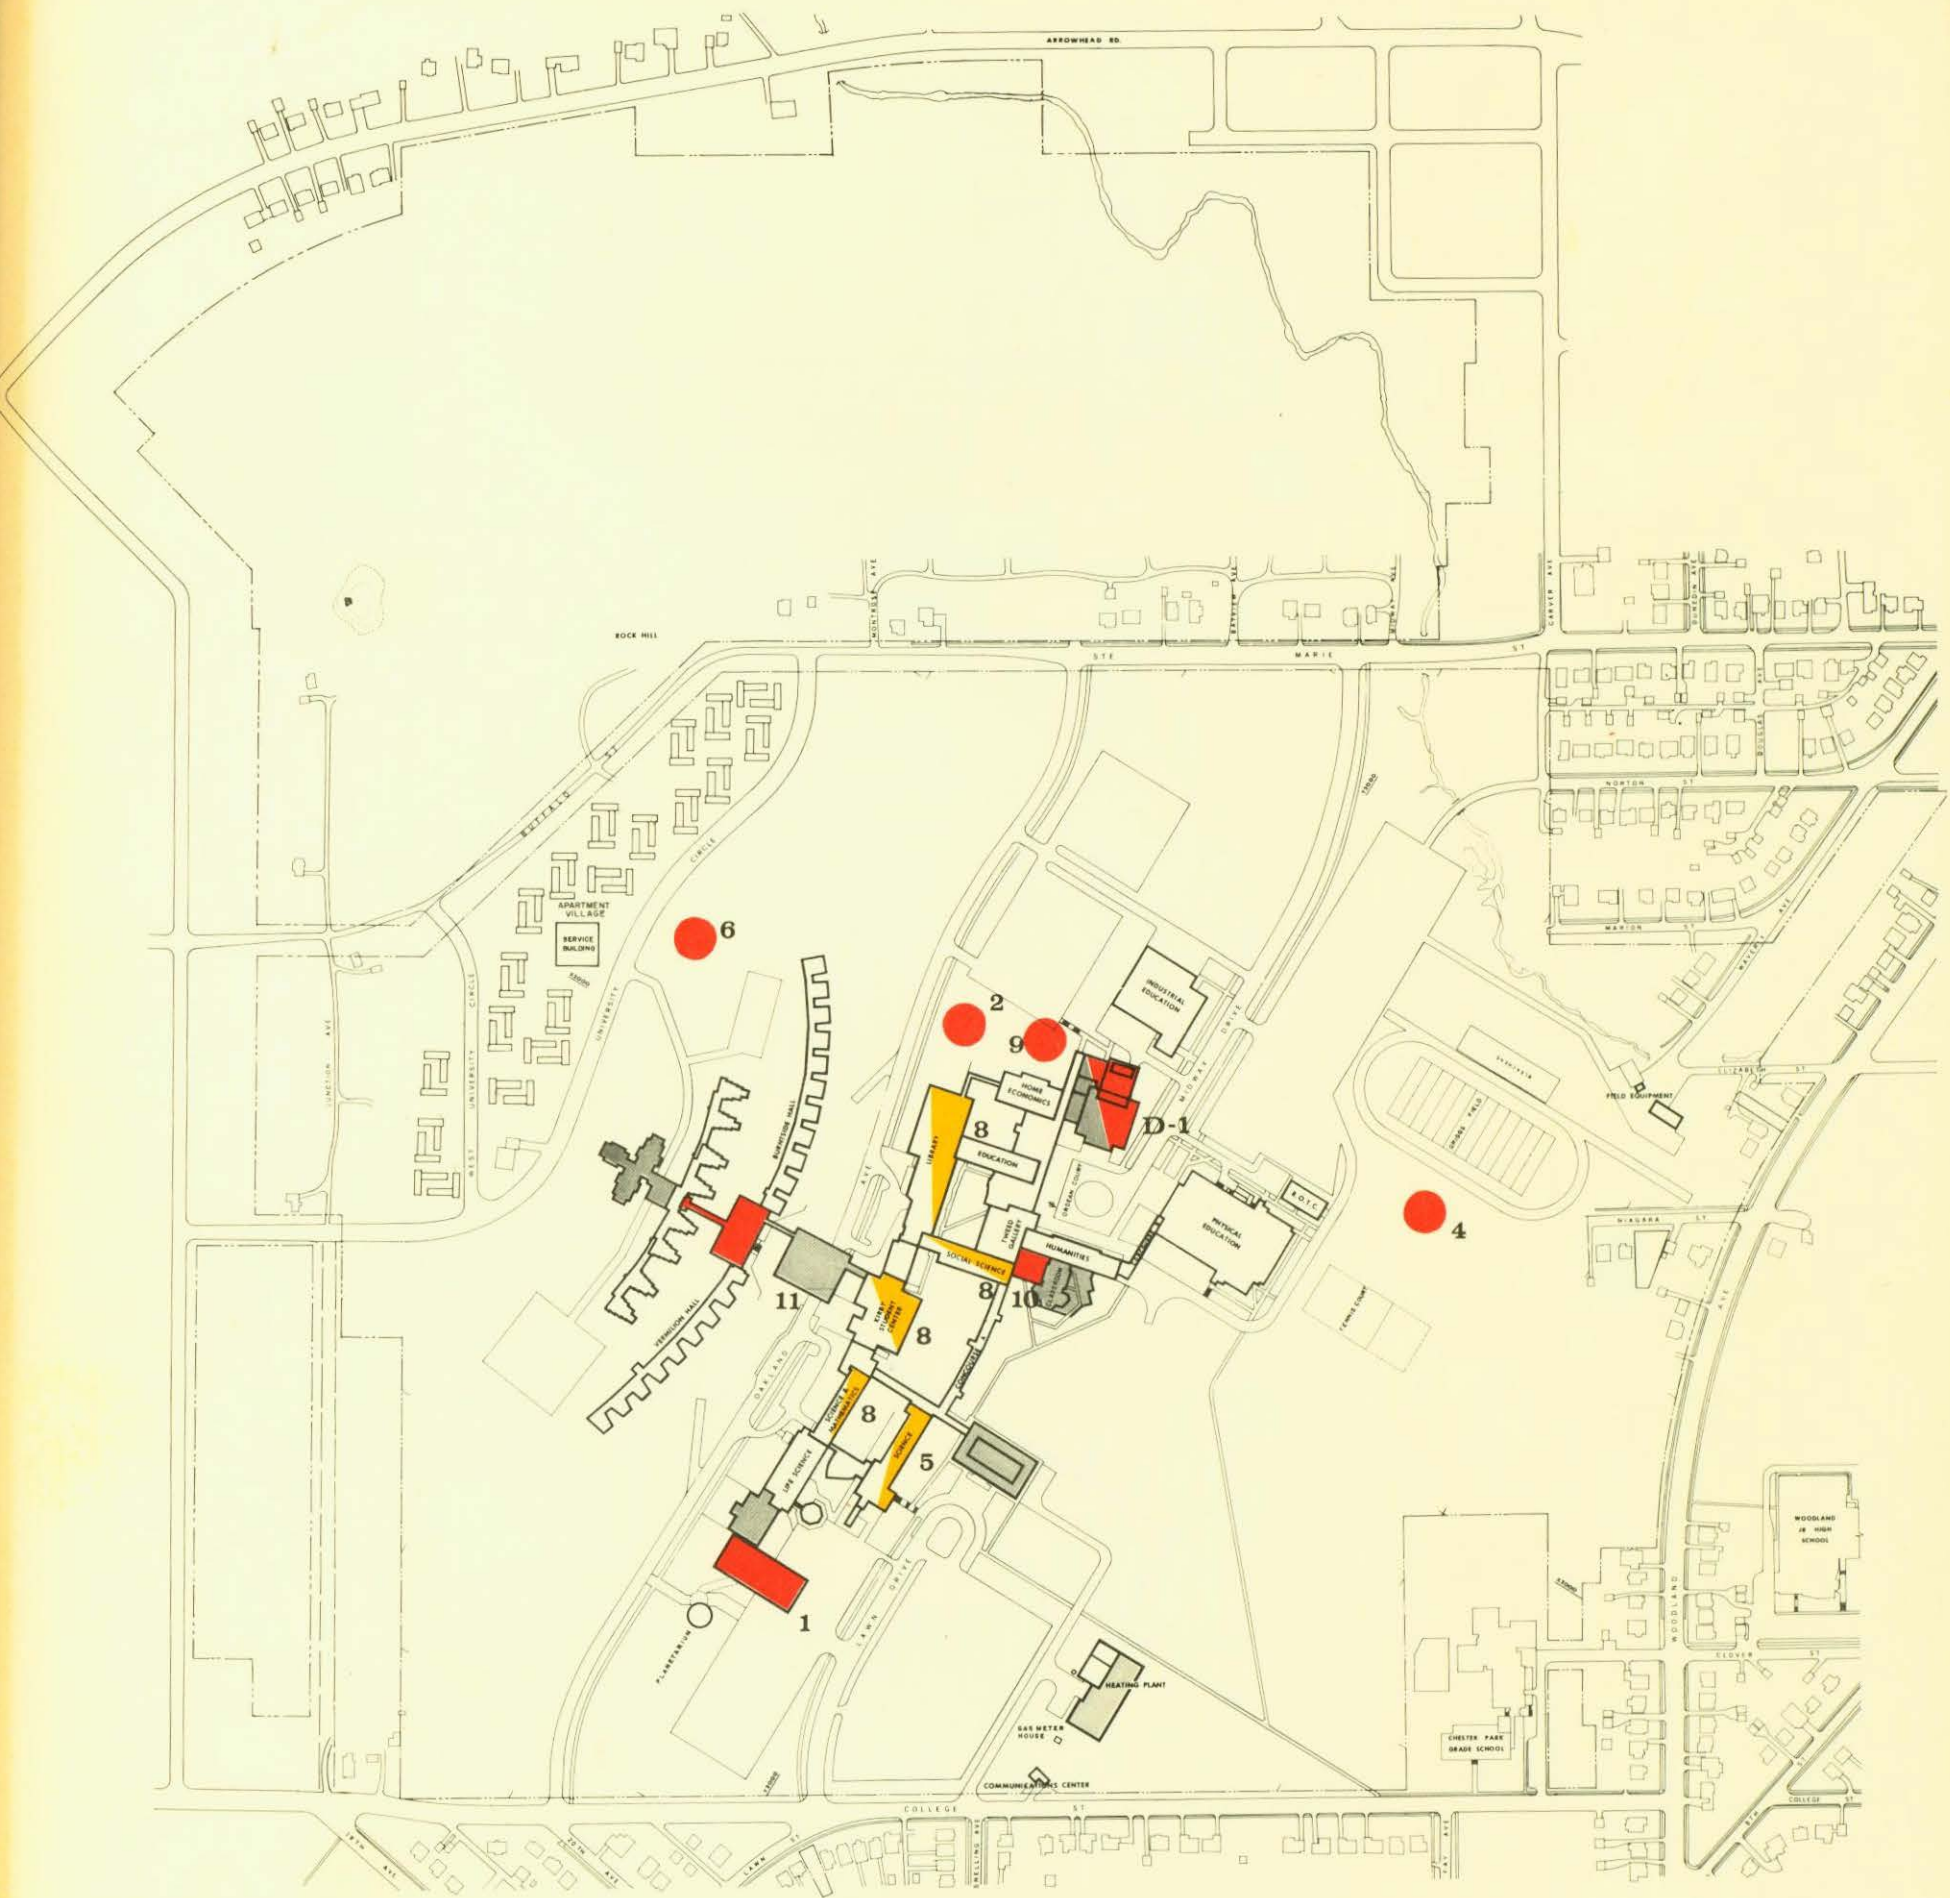

ARCHIVES
PRINT
10/30/46
1970

10/30/46

UNIVERSITY OF MINNESOTA, DULUTH
LONG RANGE PLANNING MAPS.
May, 1970

DULUTH CAMPUS

LEGEND: ■ NEW BUILDINGS BUILDINGS AUTHORIZED
 REMODELING & REHABILITATION

UNIVERSITY OF MINNESOTA