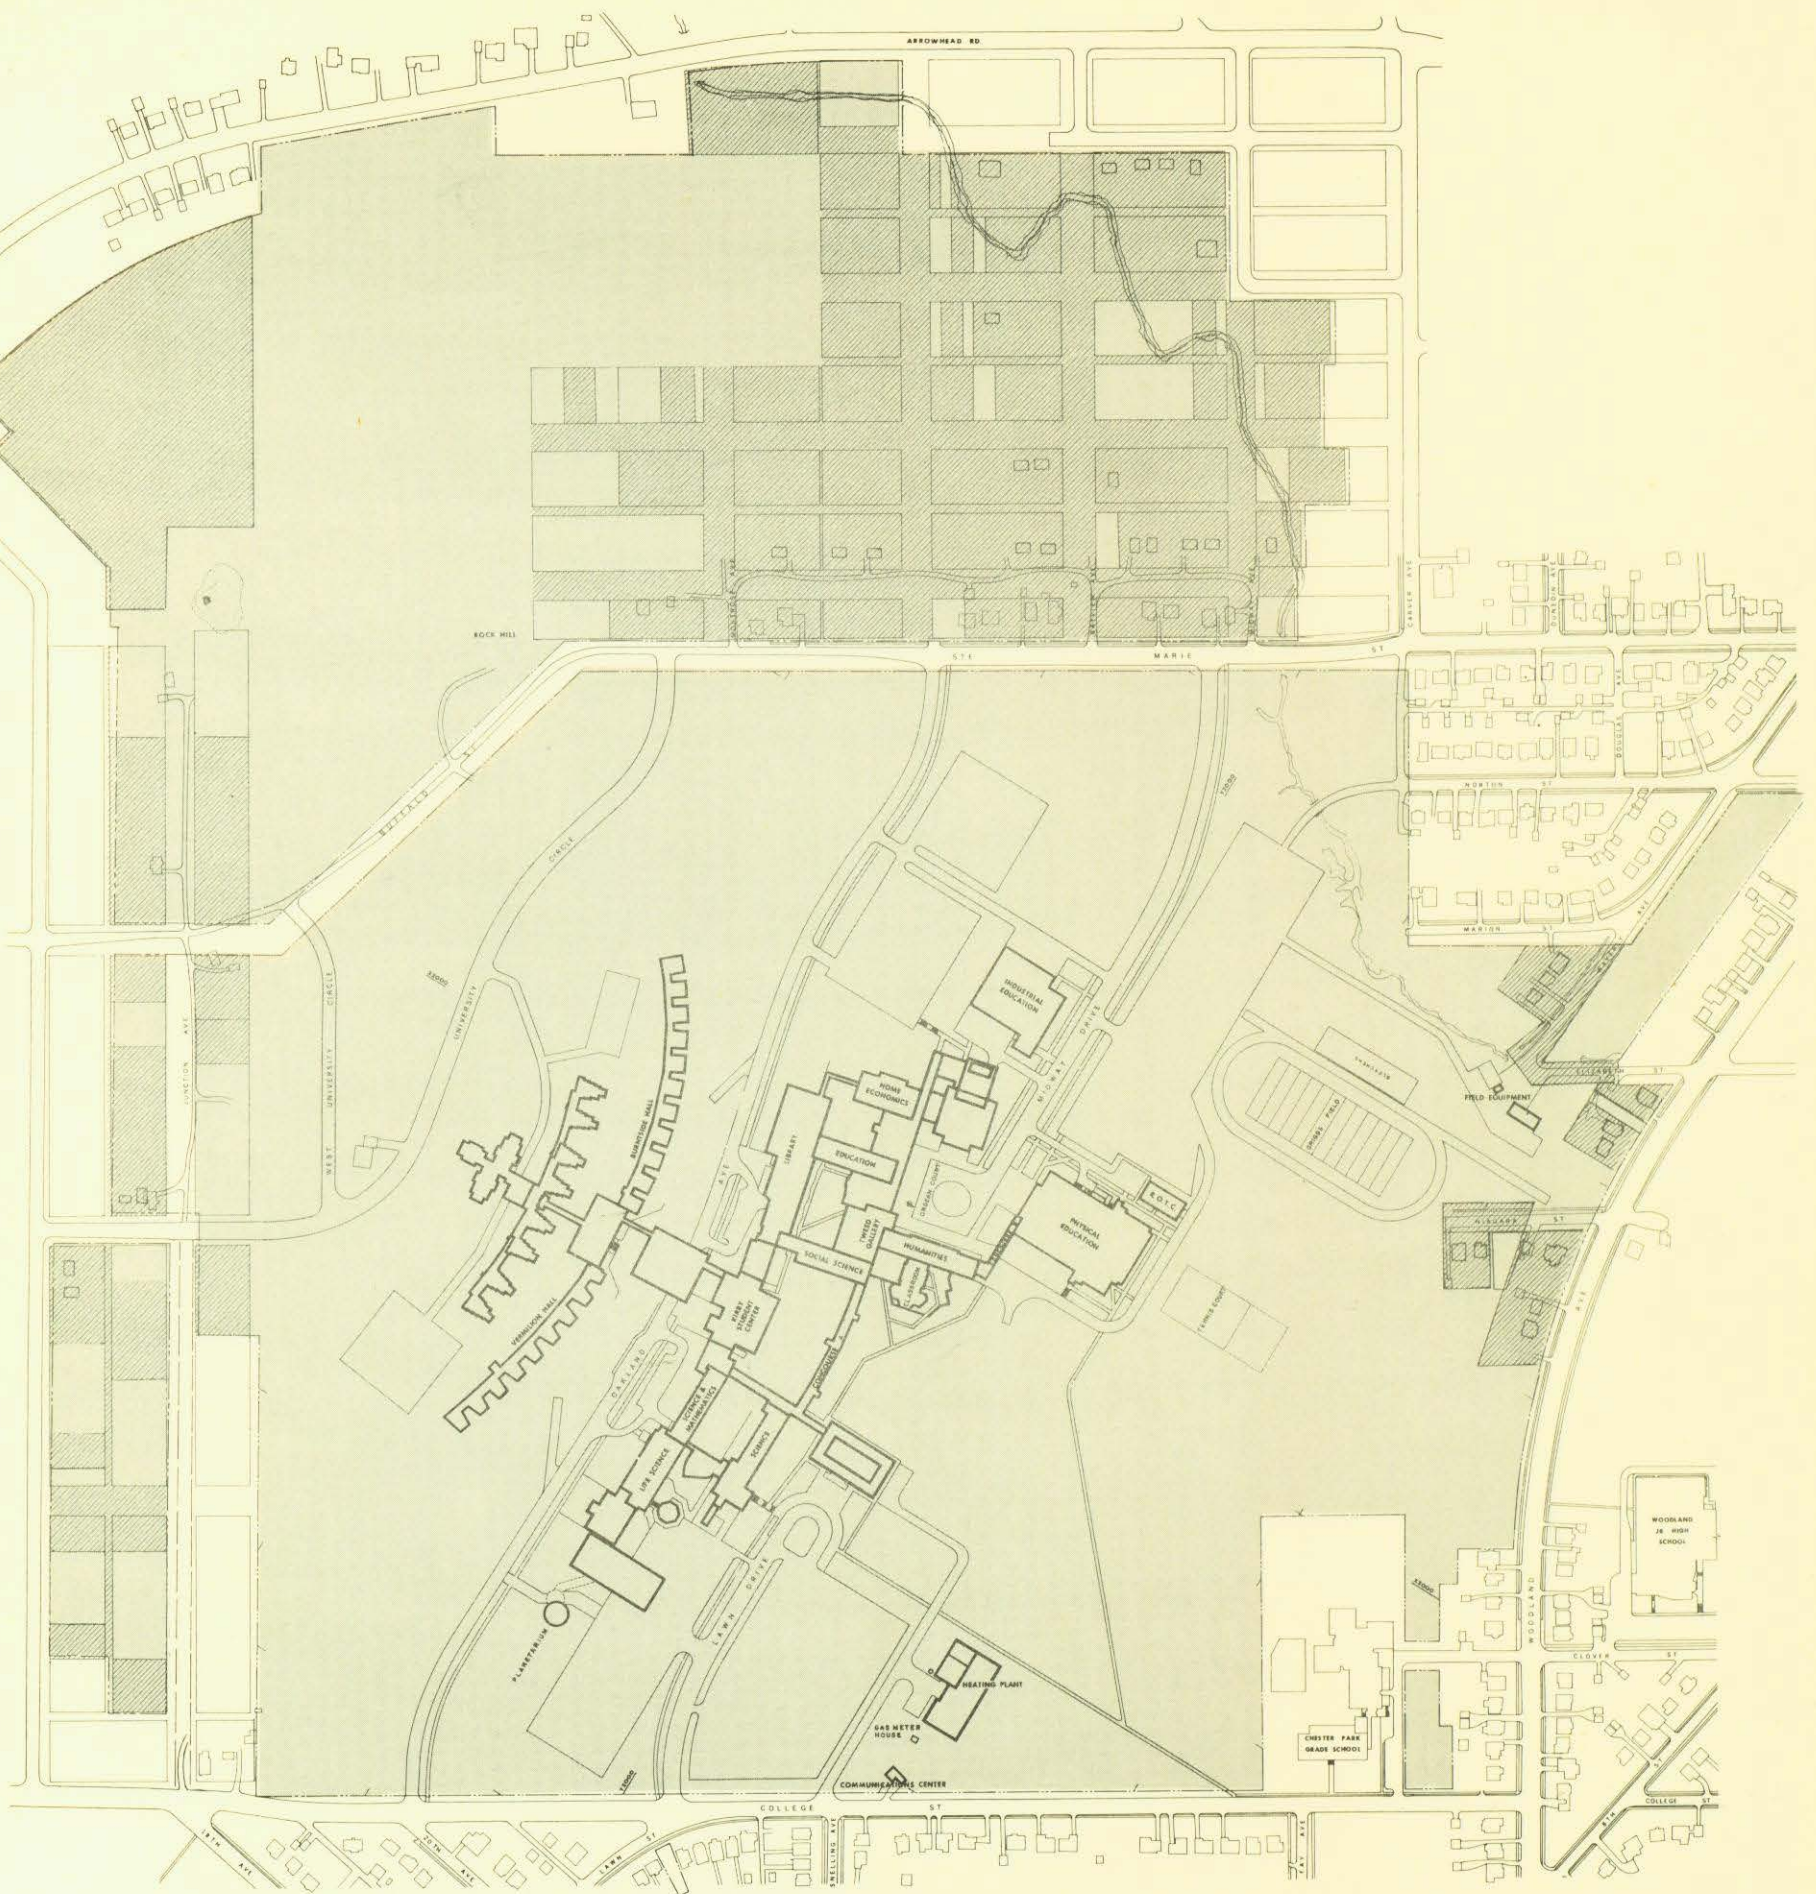

UNIVERSITY OF MINNESOTA

DULUTH CAMPUS

LEGEND

- AREAS OF INTENDED LONG RANGE EXPANSION
- PROPERTY OF THE UNIVERSITY OF MINNESOTA - MAY 1970