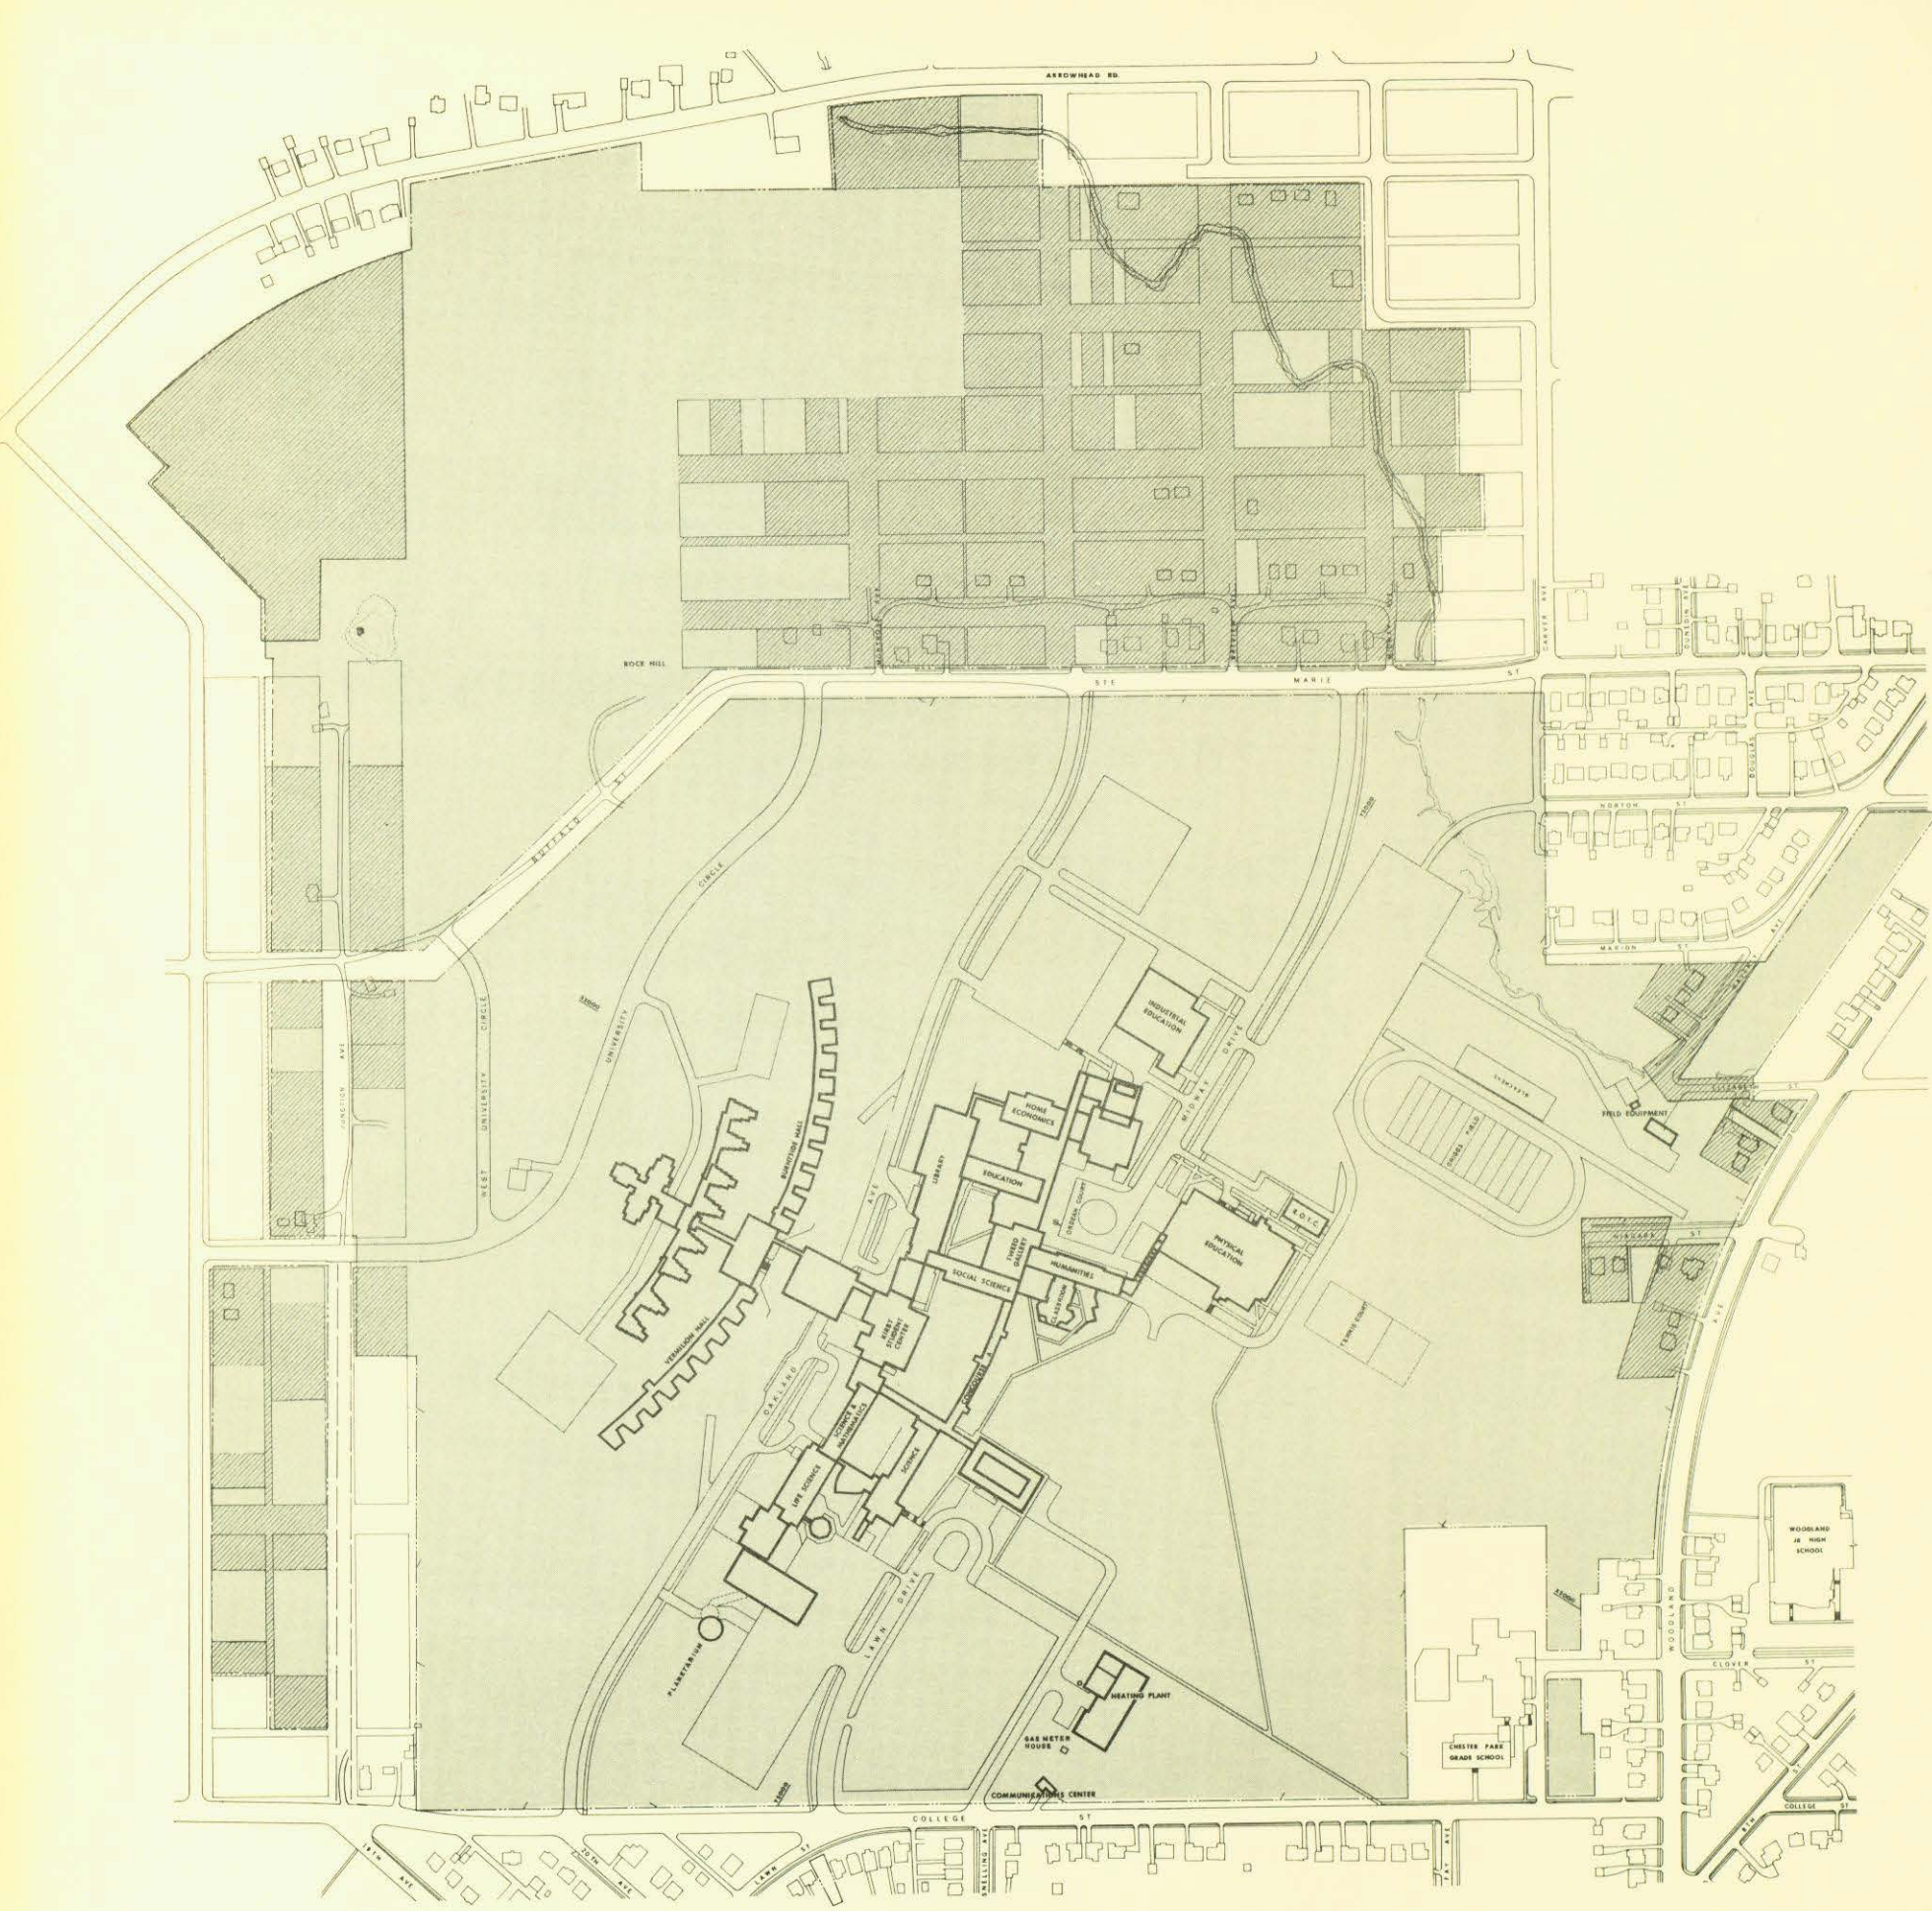

ARCHIVES
PRINT
10/30/46
1970

10/30/46

UNIVERSITY OF MINNESOTA, DULUTH
LONG RANGE PLANNING MAPS.
May, 1970

DULUTH CAMPUS

LEGEND: ■ NEW BUILDINGS BUILDINGS AUTHORIZED
 REMODELING & REHABILITATION

UNIVERSITY OF MINNESOTA