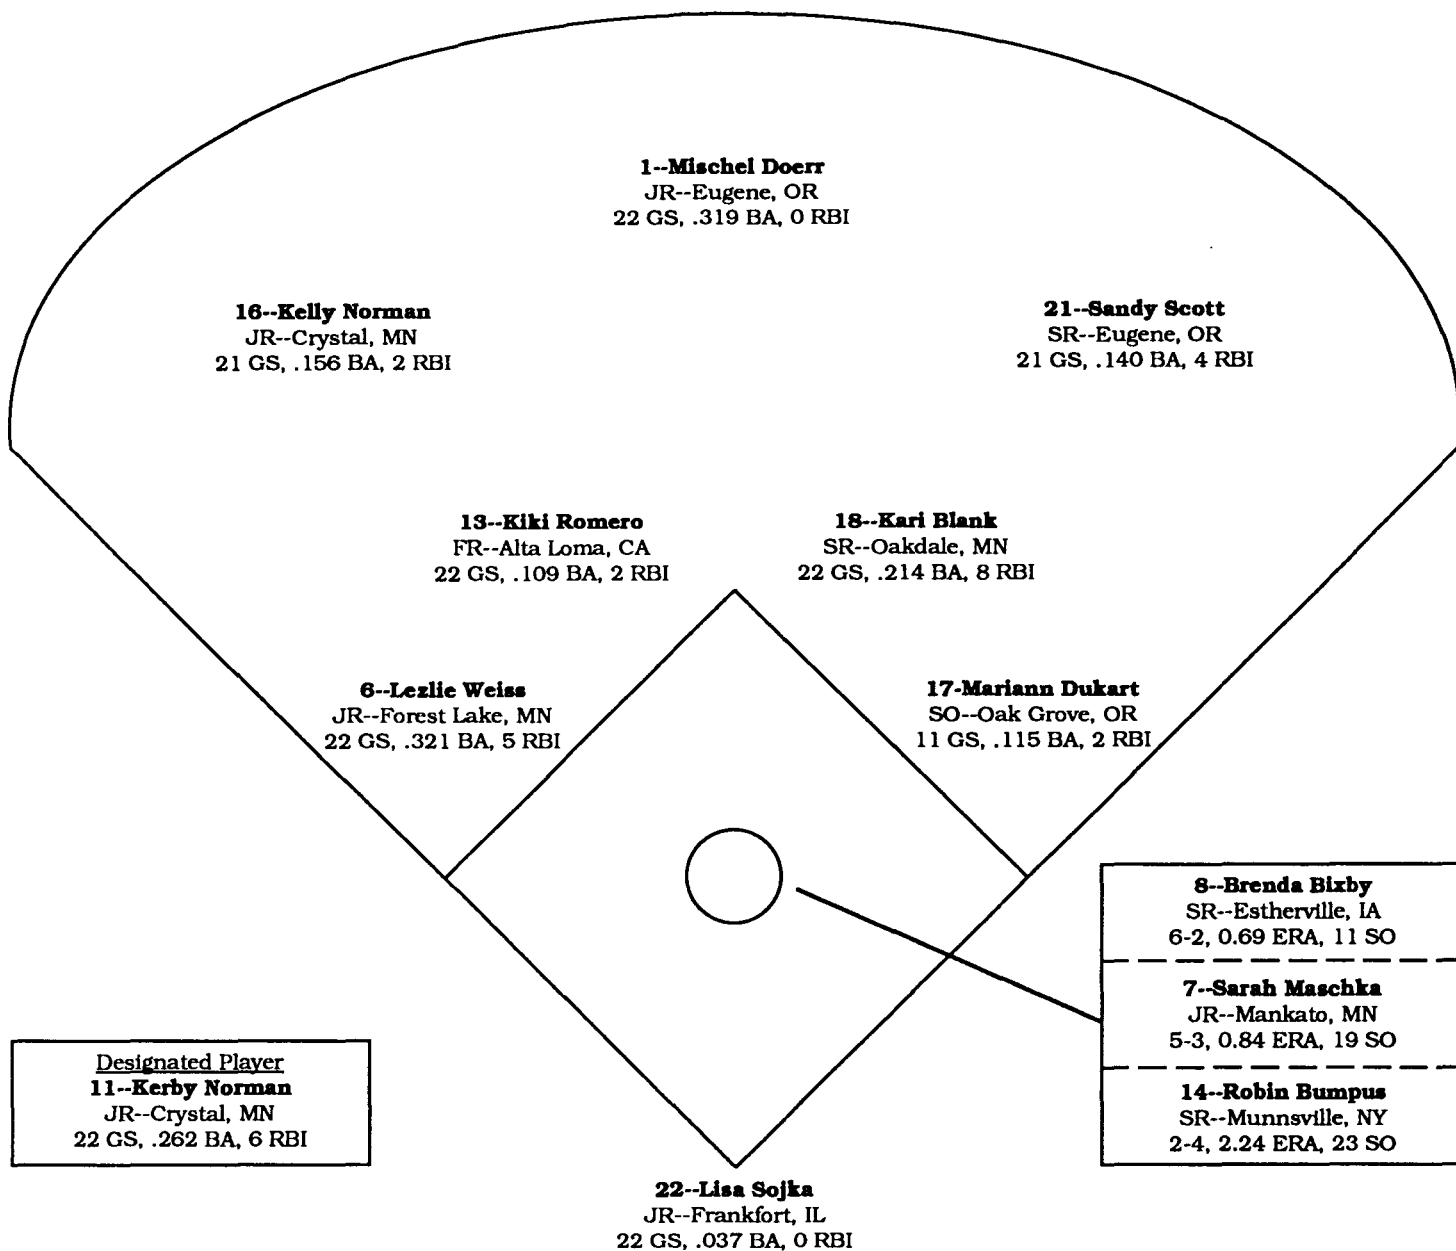

1992 MINNESOTA SOFTBALL

IN THE MINNESOTA DUGOUT

2--Chris LaPoint
FR--North Mankato, MN
0 GS, 0-for-4, 0 RBI

10--Katie Walker
FR--Chanhassen, MN
0 GS, 0-for-3, 0 RBI

24--Katie Peterson
FR--Milwaukee, WI
2 GS, 0-for-3, 0 RBI

Head Coach
Lisa Bernstein (Arizona '86)
1st Year--13-9 Career Record

5--Melissa Wold
FR--Oakdale, MN
0 GS, 0-for 6, 0 RBI

15--Jennifer McGuinness
SO--Palos Park, IL
11 GS, .133 BA, 4 RBI

Manager
Rachel Huntosh
Forest Lake, MN

Assistant Coach
Julie Standering (Arizona '91)
1st Year