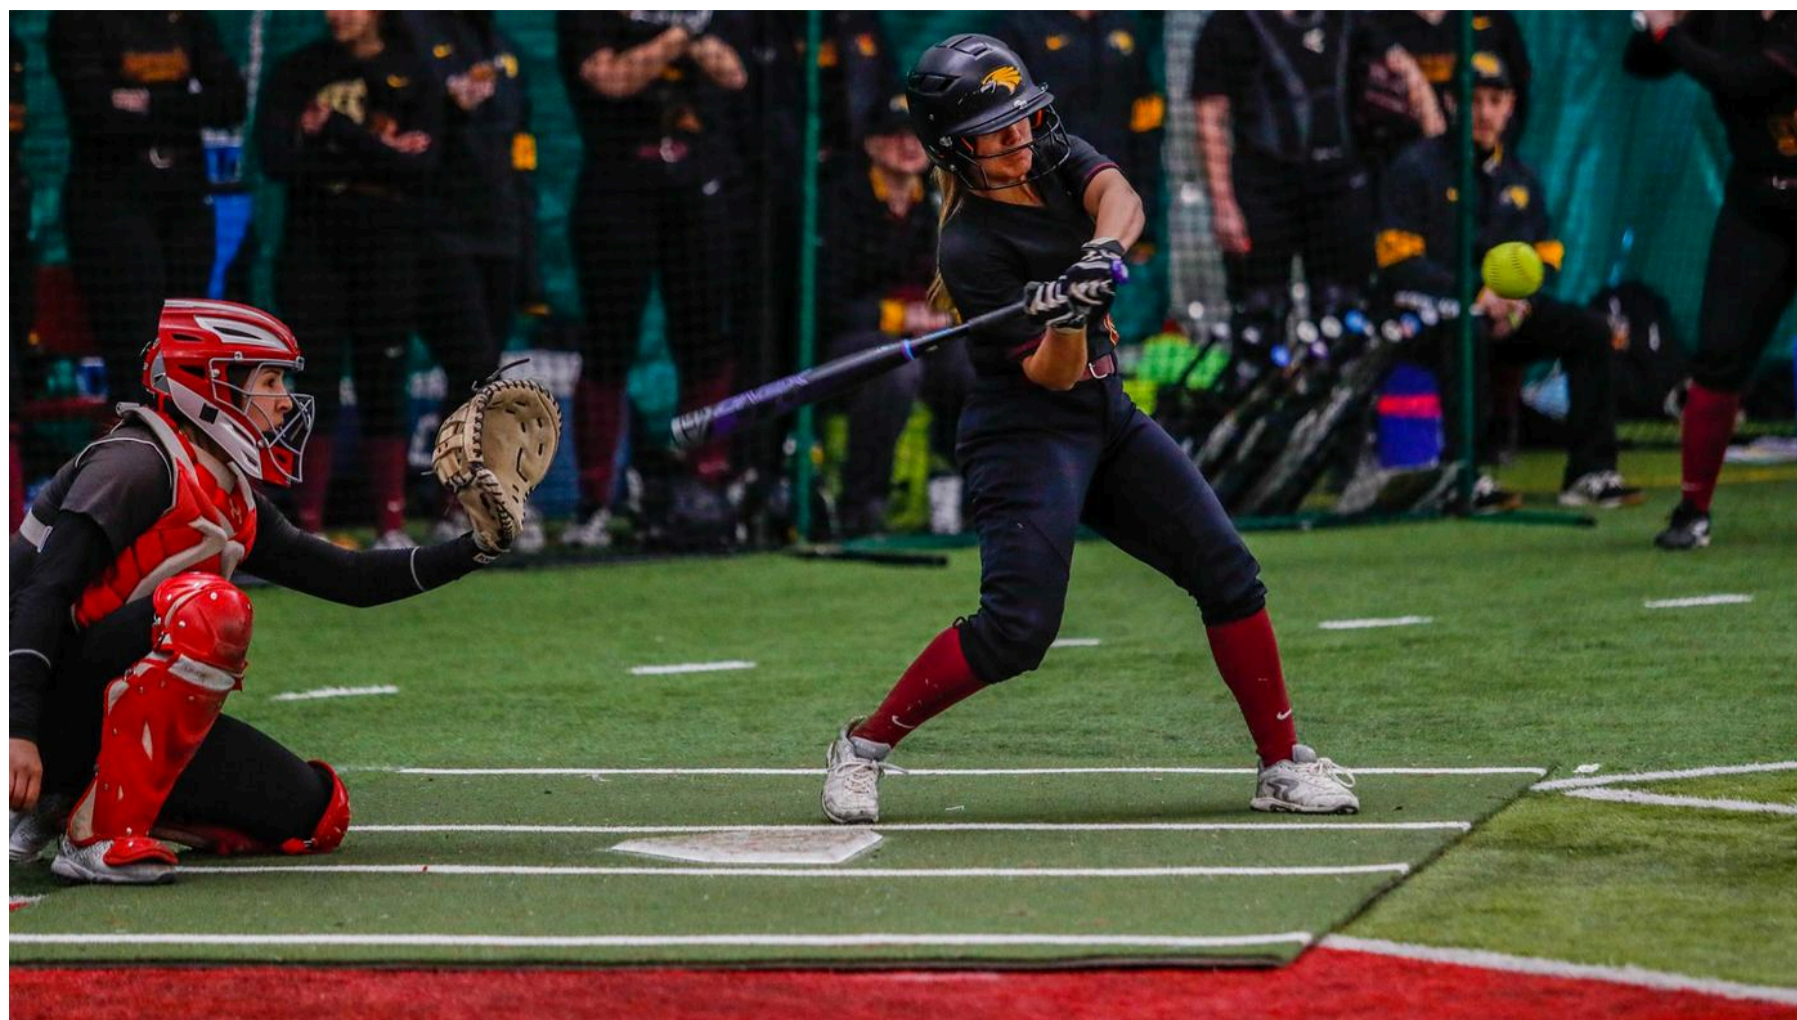

APR 21 | FINAL	APR 24 | FINAL	APR 25 | FINAL	APR 25 | FINAL
Softball at University of Mary	Softball at University of North Dakota	Softball vs Minnesota State University Moorhead	Softball vs Minnesota State University Moorhead

OFFICIAL ATHLETICS SITE OF THE UNIVERSITY OF MINNESOTA CROOKSTON

- SPORTS
- INSIDE ATHLETICS
- FAN ZONE
- MULTIMEDIA
- GIVE
- RECRUITS
- X
- @
- f
- Q

SOFTBALL

Schedule & Results | Roster | Statistics - Season | News | More +

Minnesota Crookston Softball Heads Back out to Minot for Four Games Starting Saturday Morning

2/8/2020 11:42:00 AM

Saturday, Feb. 22

vs Minot State (10 a.m.)

vs UMary (12 p.m.)

Sunday, Feb. 23

vs Northern State (1:30 p.m.)

Minnesota Crookston

Minot State

UMary

Montana State University Billings

Northern State

Related Stories

Weinmeister Announces Resignation as Golden Eagle Softball Coach

05.03.24

04.30.24

04.28.24

04.25.24