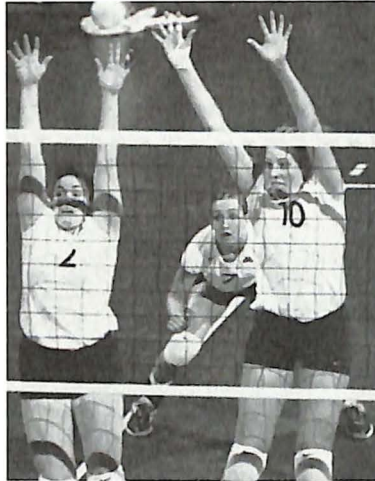

Match Notes

Gophers vs. Ohio State & Penn State

Gophers Close Regular Season With Two Huge Matches

The Minnesota volleyball team closes its regular season with home matches against No. 12 Ohio State on Friday and versus No. 16 Penn State on Saturday.

NCAA Invitations Handed Out on Monday, Nov. 26

The 64-team field for the 2001 NCAA Volleyball Championship will be announced via an announced televised press conference on Monday, Nov. 26 at 3 p.m.

Gopher Seniors Honored on Saturday

The three Golden Gopher seniors, Lindsey Berg, Stephanie Hagen and Kathy Tilson will be honored on Senior Night, Saturday prior to the match versus Penn State.

Berg and Hagen are four-year starters for the Gophers, who have been a part of 92 career victories and two trips to the NCAA Sweet 16. Tilson transferred into the Minnesota program this season.

Seniors Lindsey Berg (left) and Stephanie Hagen have helped the Gophers to 92 victories and two NCAA Sweet 16 appearances in their four-year Golden Gopher careers.

When She's Hot, She's Hot

When Gopher middle blocker Stephanie Hagen is in a groove, watch out. Hagen, already one of the finest hitters in the Big Ten boasting a .395 attack percentage, fires up to a .473 percentage when the senior pounds home 12 or more kills in a match. Her 13-2-31 for .355 performance against Northwestern, was her 14th match above 12 kills this season. In her career, Hagen has posted double-digit kills in 62 matches.

Berg Sixth in Big Ten Career Assists

Senior setter Lindsey Berg continues a fine lineage of Gopher setters to make their mark in the Big Ten annals. Berg has climbed to number six on the Big Ten career assists list. Minnesota's last four starting setters have all started for four years and completed their career among the career leaders in assists in Big Ten history.

Big Ten Career Assists Leaders

1.	Sharon Oesterling, Minnesota	6,024	1986-89
2.	Becky Bauer, Minnesota	5,918	1994-97
3.	Bonnie Bremner, Penn State	5,911	1996-99
4.	Laura Abbinante, Wisconsin	5,833	1993-96
5.	Melissa Beitz, Illinois	5,797	1996-99
6.	Lindsey Berg, Minnesota	5,693	1998-c
12.	Sue Jackson, Minnesota	5,120	1990-93

About Ohio State

No. 12 Ohio State is 23-3 overall, with its only losses this season coming to Wisconsin twice and Michigan State. Rookie outside hitter Stacey Gordon leads the Buckeyes, averaging 4.78 kills per game, while hitting for a .329 attack percentage.

The Series — Ohio State leads the series by a 27-20 margin and have won the last two matches in the series.

About Penn State

No. 16 Penn State plays at Iowa on Friday, prior to Saturday's match against the Gophers. Senior outside hitter Katie Schumacher leads the team with 410 kills (.280 hitting percentage), over 100 more kills than her closest teammate.

The Series — Penn State owns a 20-4 lead in the series with the Gophers. Penn State won the first meeting this season.

Ms. Gopher Fall Auction

**Sports Pavilion
3:30-5:30 p.m.
Saturday, November 24, 2001**

Silent Auction items include: weekend getaways, Wild, Twins, Vikings, T-wolves and Gopher tickets and memorabilia, Britney Spears tickets and much more!

Auction admission includes: a general admission ticket for the volleyball match versus Penn State, food and beverages, activities for children and opportunities to bid on many fabulous items while supporting Women's Athletics!

Price: $20 for adults, $15 for Women's Athletics season ticket holders, $10 for youth 6-18 (admission for children under 6 is free)

2001 Big Ten Standings

(As of Nov. 18)