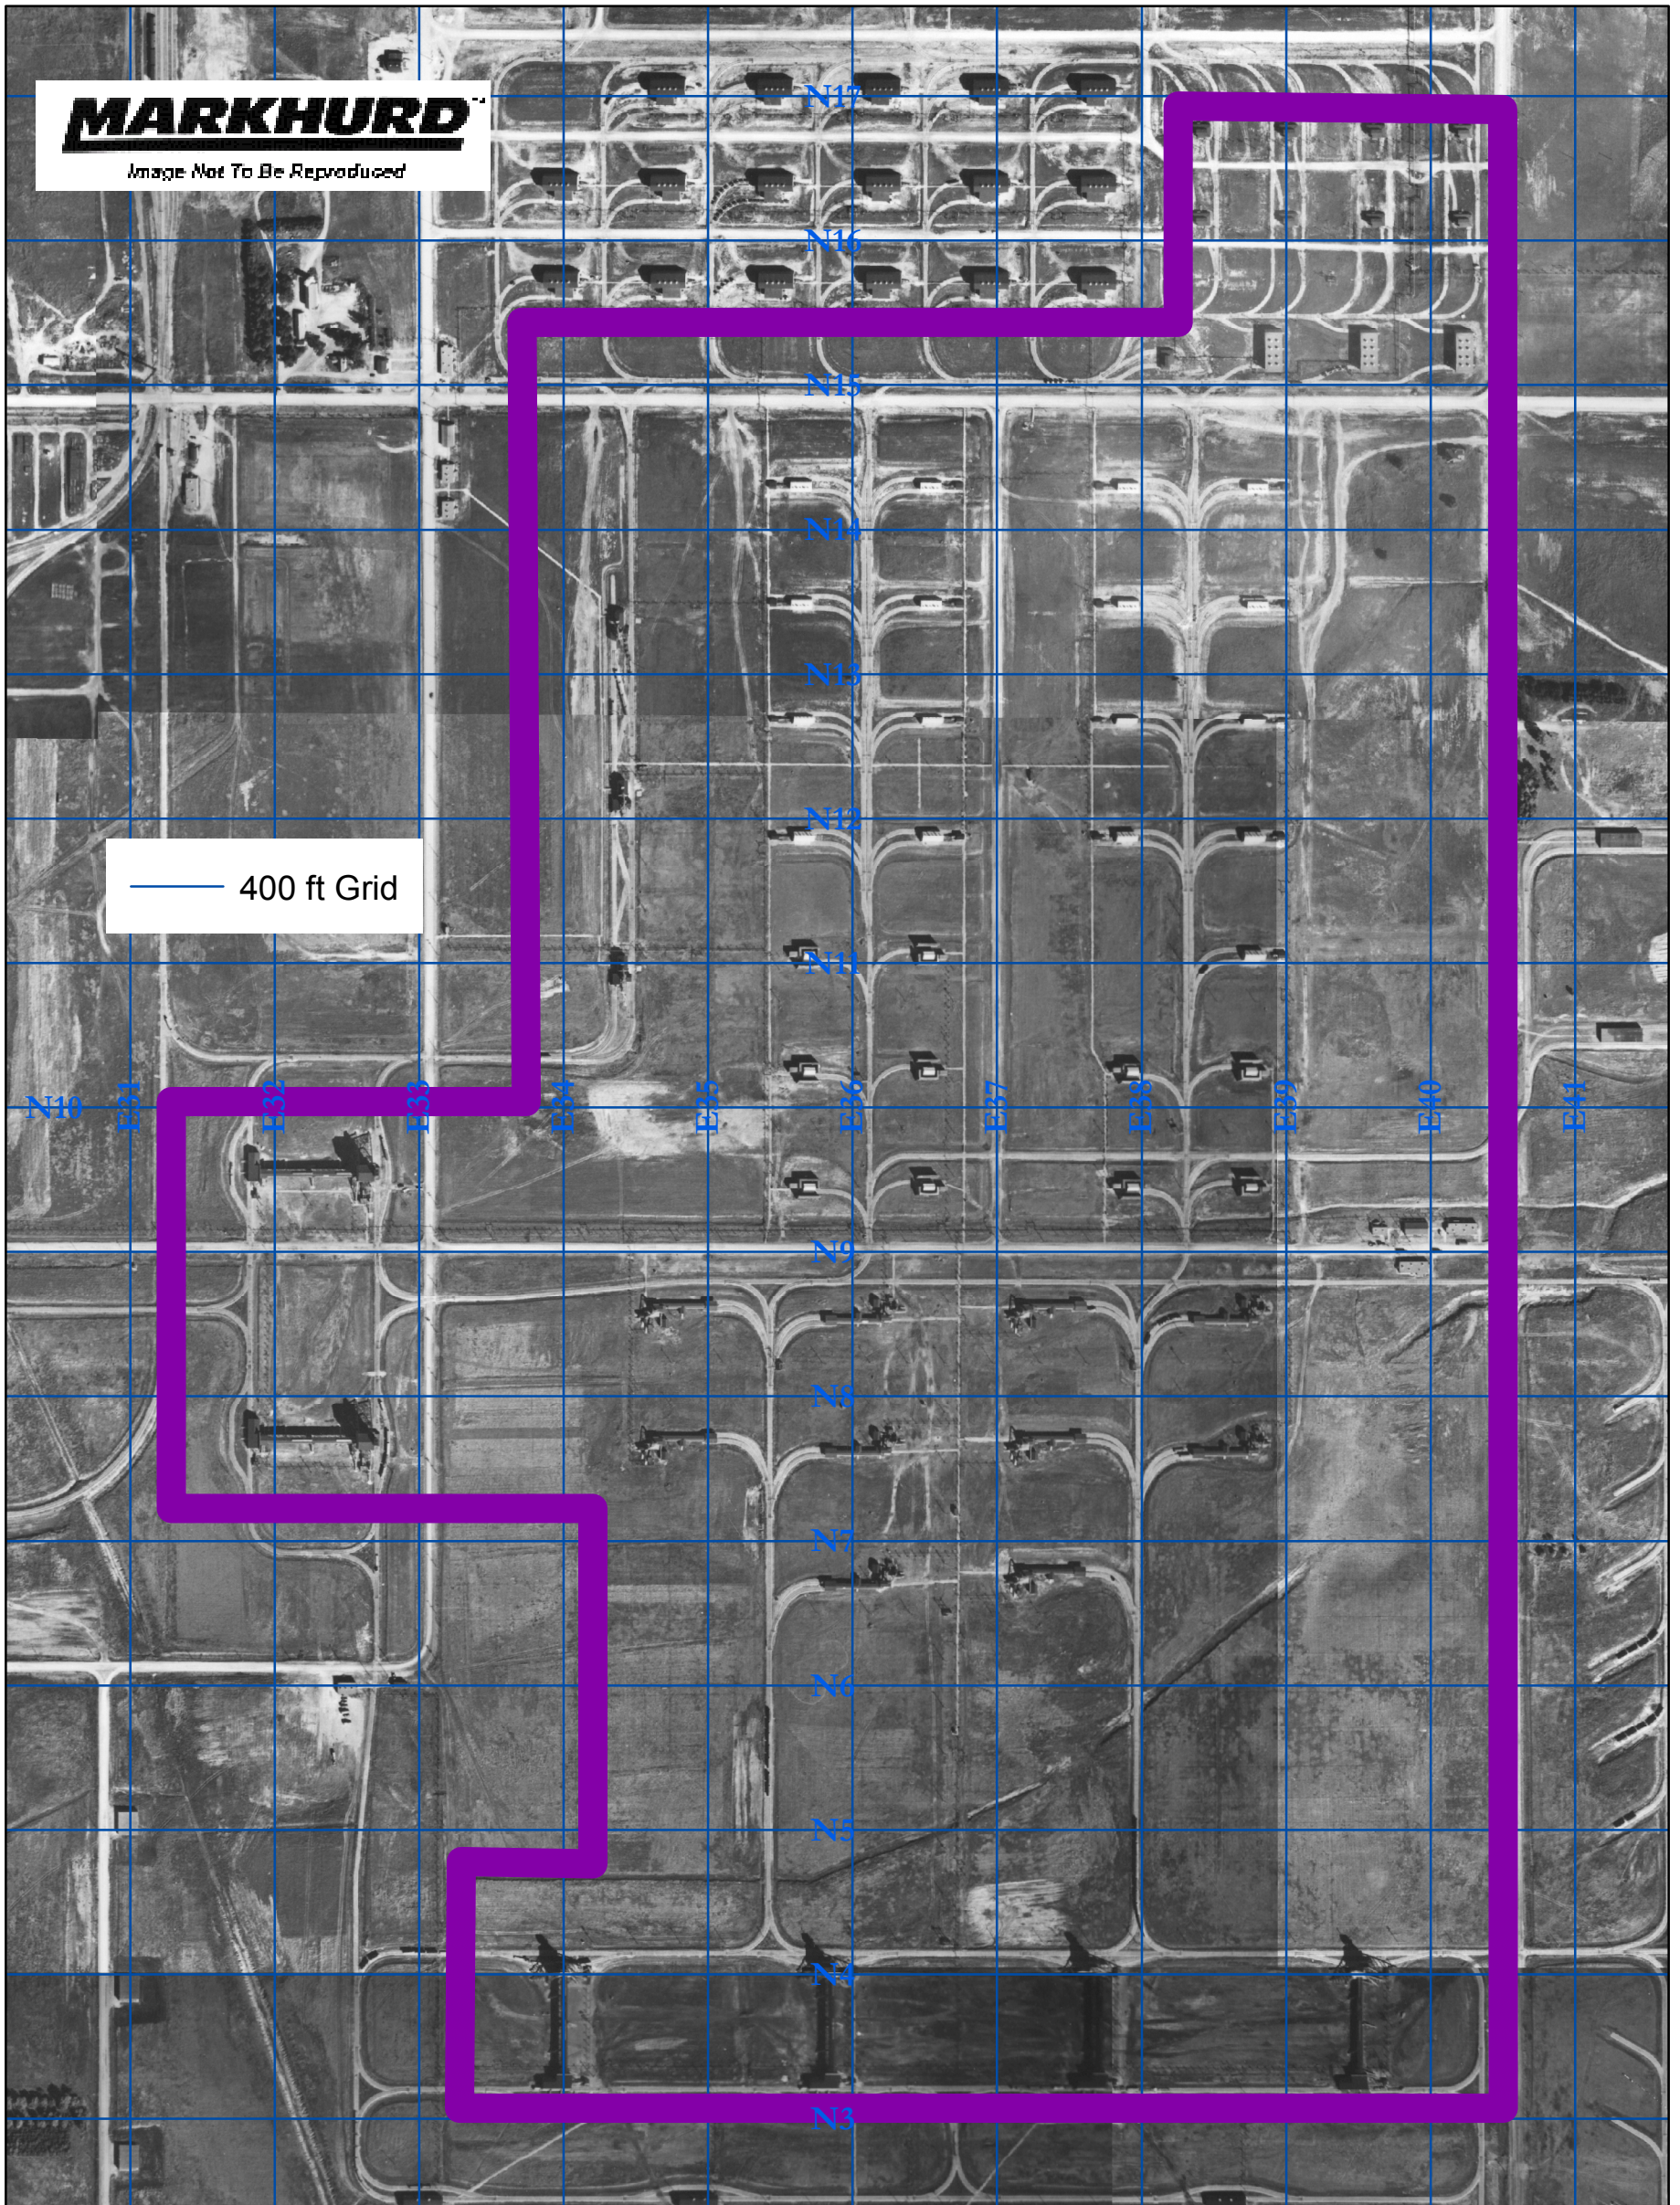

Gopher Ordnance Works

East Powder Manufacturing Work Map

1945 Air Photo, copyright MARKHURD

This drawing is neither a legally recorded map nor a survey and is not intended to be used as one. This drawing is a compilation of records, information and data located in various city, county and state offices and other sources, affecting the area shown, and is to be used for reference purposes only. Dakota County is not responsible for any inaccuracies herein contained. If discrepancies are found please contact Dakota County Environmental Management Department.

Prepared on 29 June 2006 by Dakota County Environmental Management Department staff.