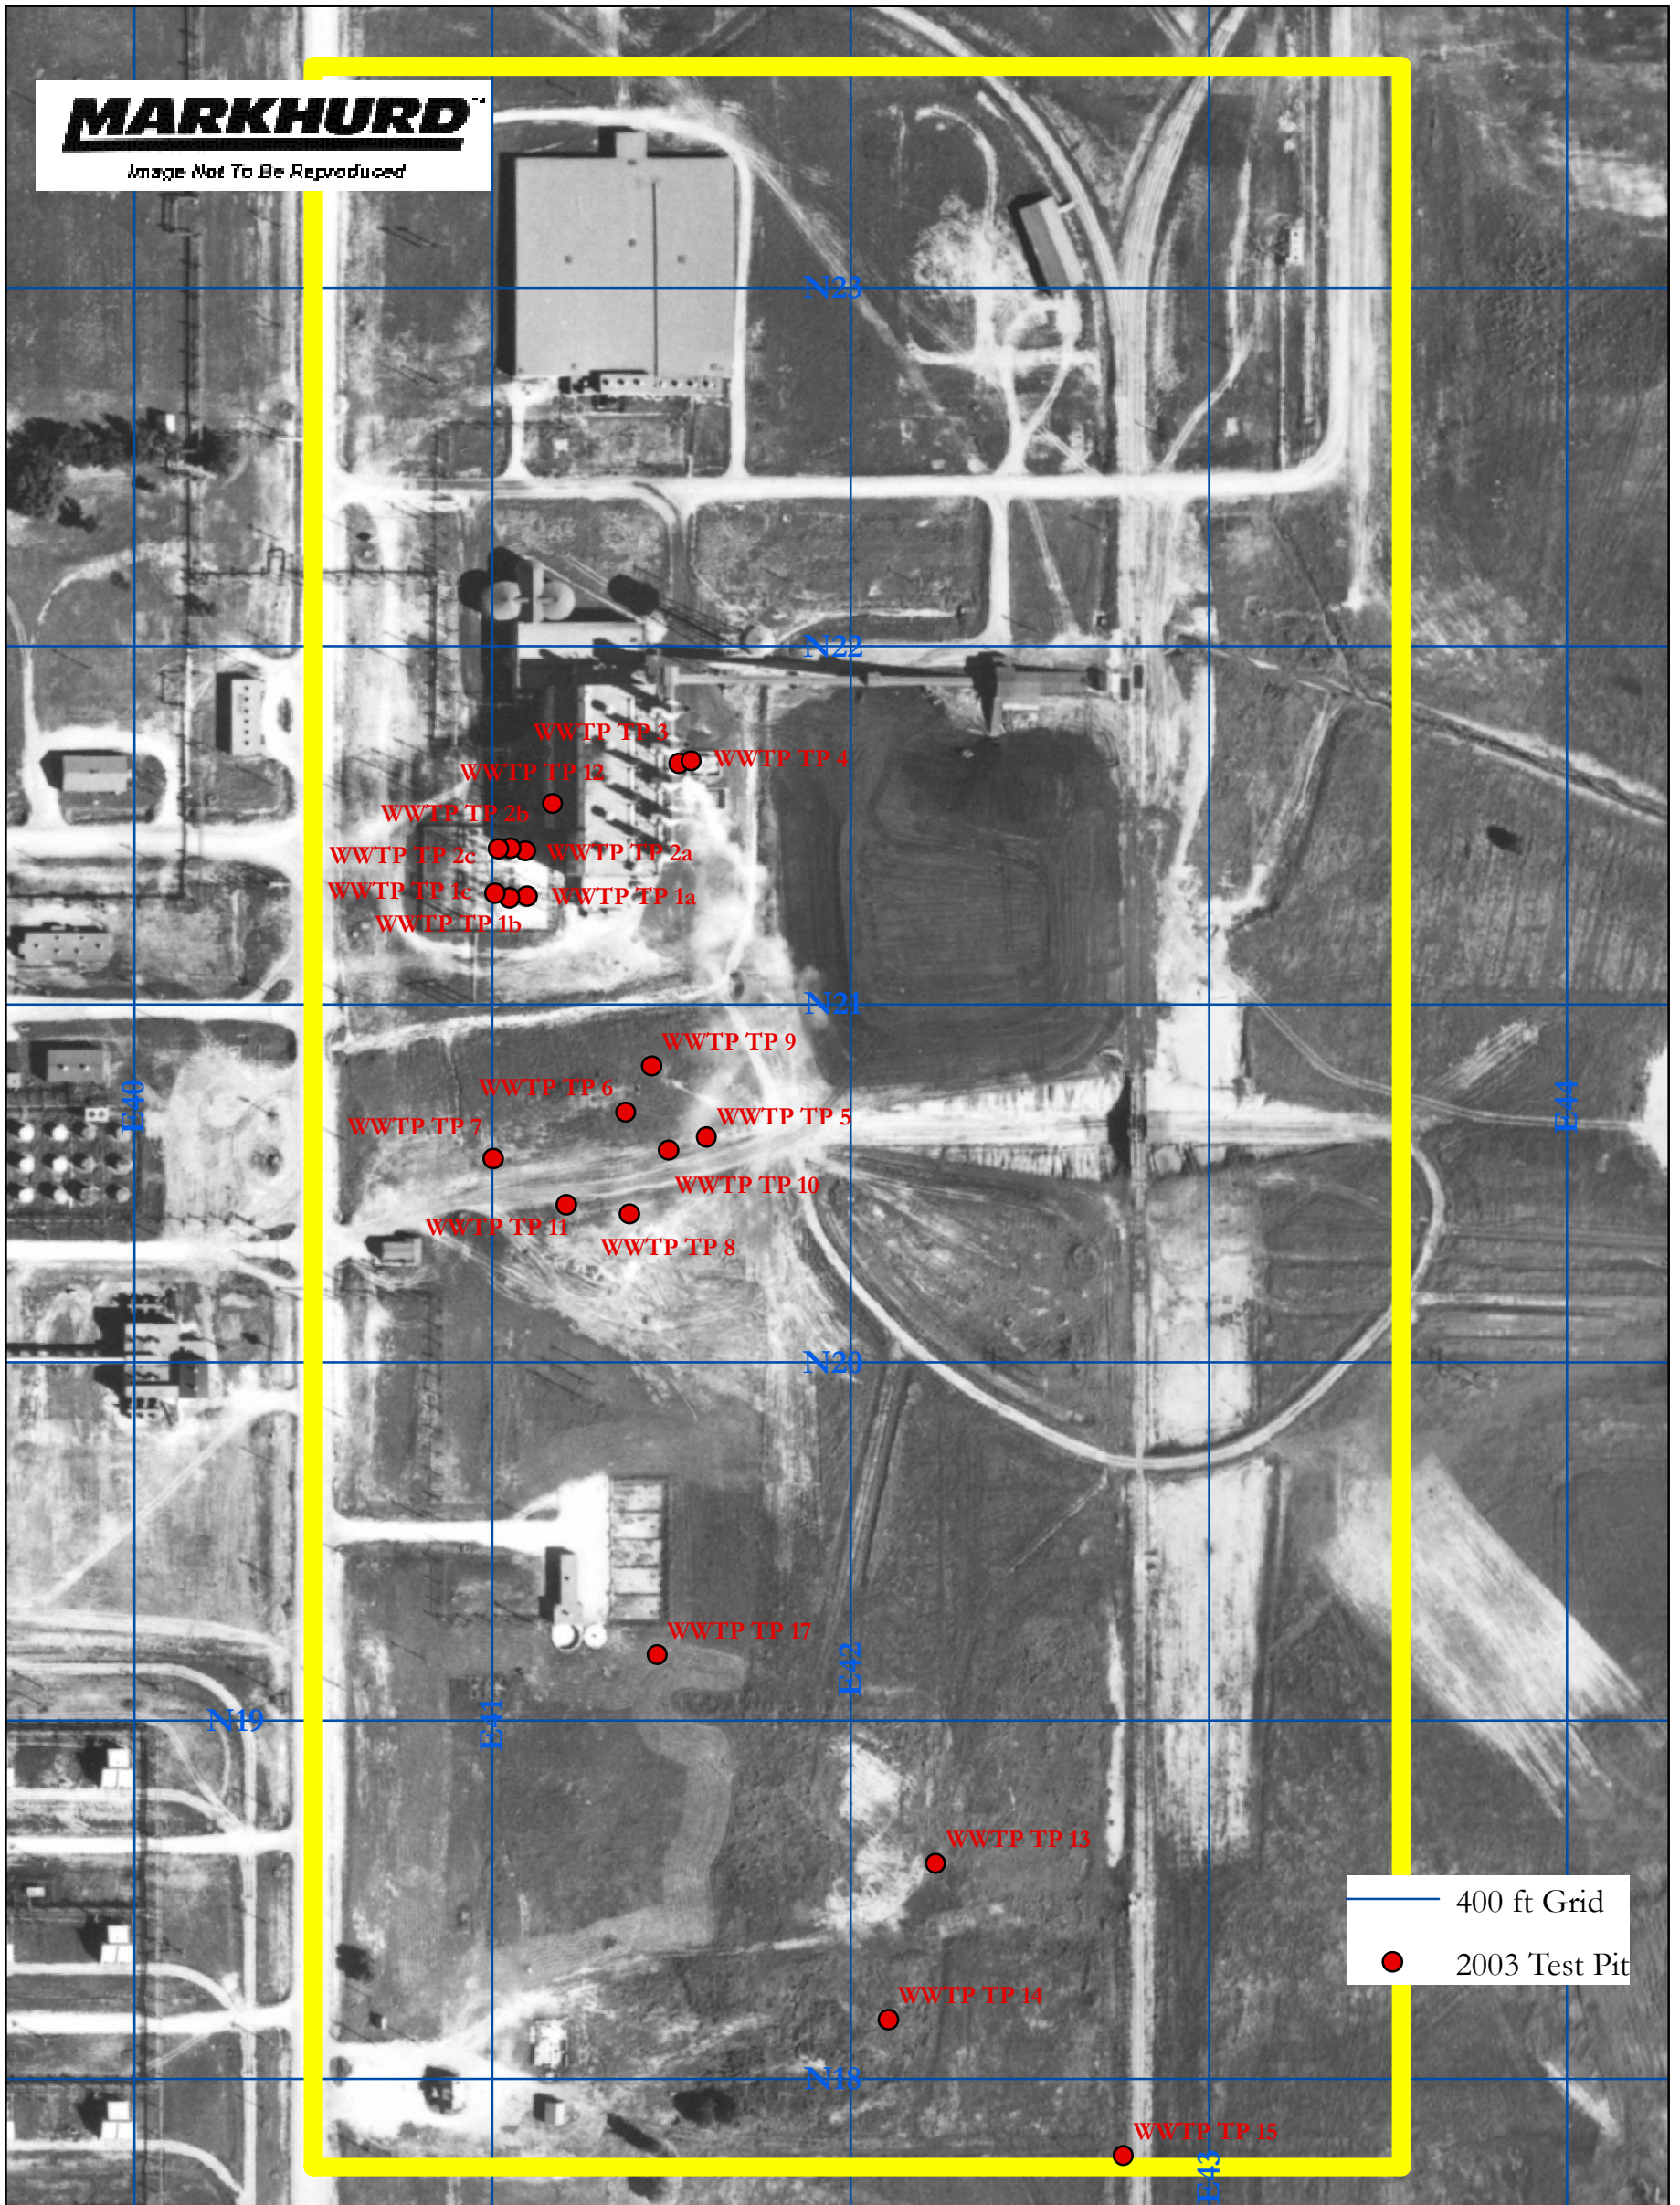

Gopher Ordnance Works

Waste Water Treatment Plant and Power Plant A

1945 Air Photo, copyright MARKHURD

This drawing is neither a legally recorded map nor a survey and is not intended to be used as one. This drawing is a compilation of records, information and data located in various city, county and state offices and other sources, affecting the area shown, and is to be used for reference purposes only. Dakota County is not responsible for any inaccuracies herein contained. If discrepancies are found please contact Dakota County Environmental Management Department.

Prepared on 29 June 2006 by Dakota County Environmental Management Department staff.