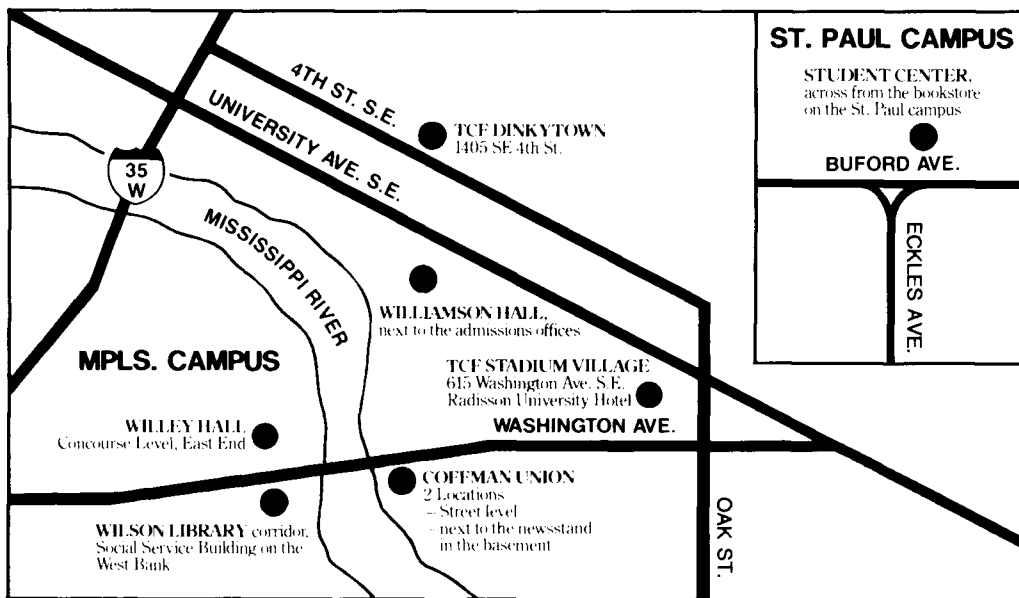

a minimum balance of $300. If your balance falls below $300 during the month, the fee is $6.

Regular Checking earns no interest but the minimum balance required is just $200. If your balance falls below $200, the monthly fee is $5.

Passcard Savings pays 5½% interest from day of deposit to day of withdrawal.

Statewide Convenience. Open your account at our Dinkytown or Stadium Village office. Make transactions at any of more than 50 TCF offices across Minnesota.

Need a student loan? Pick up a Student Loan application at either TCF campus office. We're proud to be the Student Loan lender in this part of the country.