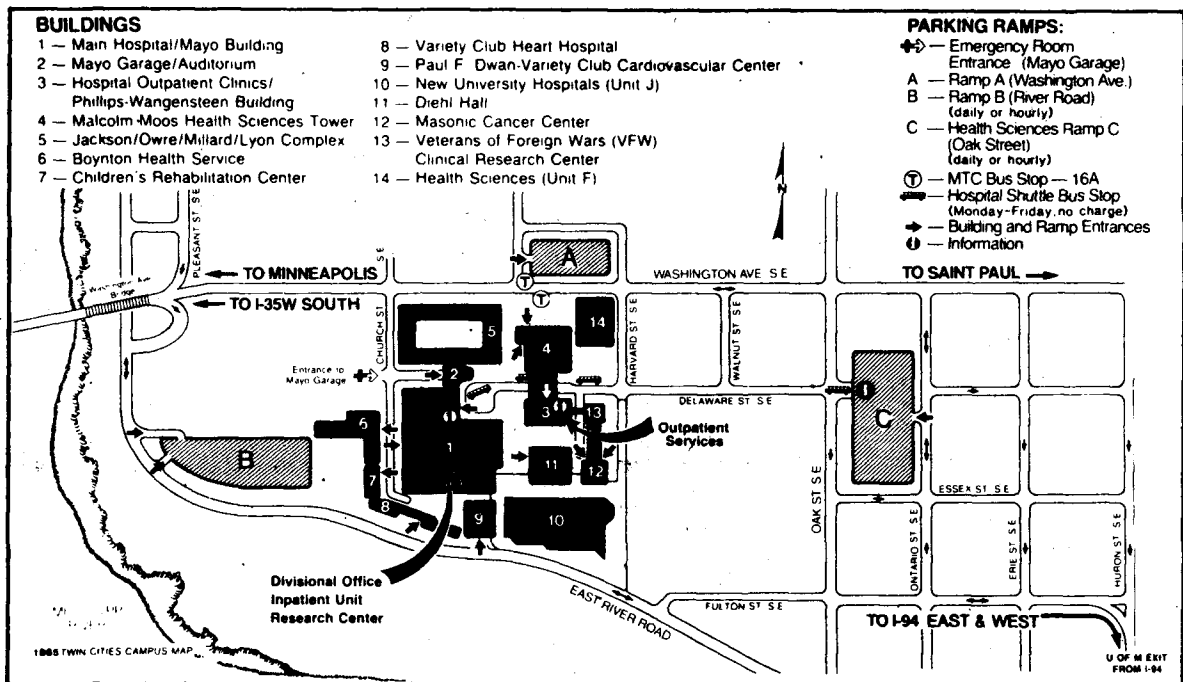

Take good care of yourself.

If you need medical attention, you don't have to go far to find it. The University of Minnesota Hospitals and Clinics provides outstanding inpatient and outpatient health care service for everything from common complaints to the most complex medical problems. As long as you are part of the University, why not take advantage of what your world-famous Health Care Center has to offer. After all, there are a lot of good hospitals. But there is only one . . . U.

General Information 373-8484

(After 3/15/86, 626-3000)

Emergency Room 373-8000

(After 3/15/86, 626-2700)

24-Hour Referral 373-8002

(After 3/15/86, 626-6000)

Hearing Impaired TDD 376-2410

**UNIVERSITY OF MINNESOTA
HOSPITALS AND CLINICS**