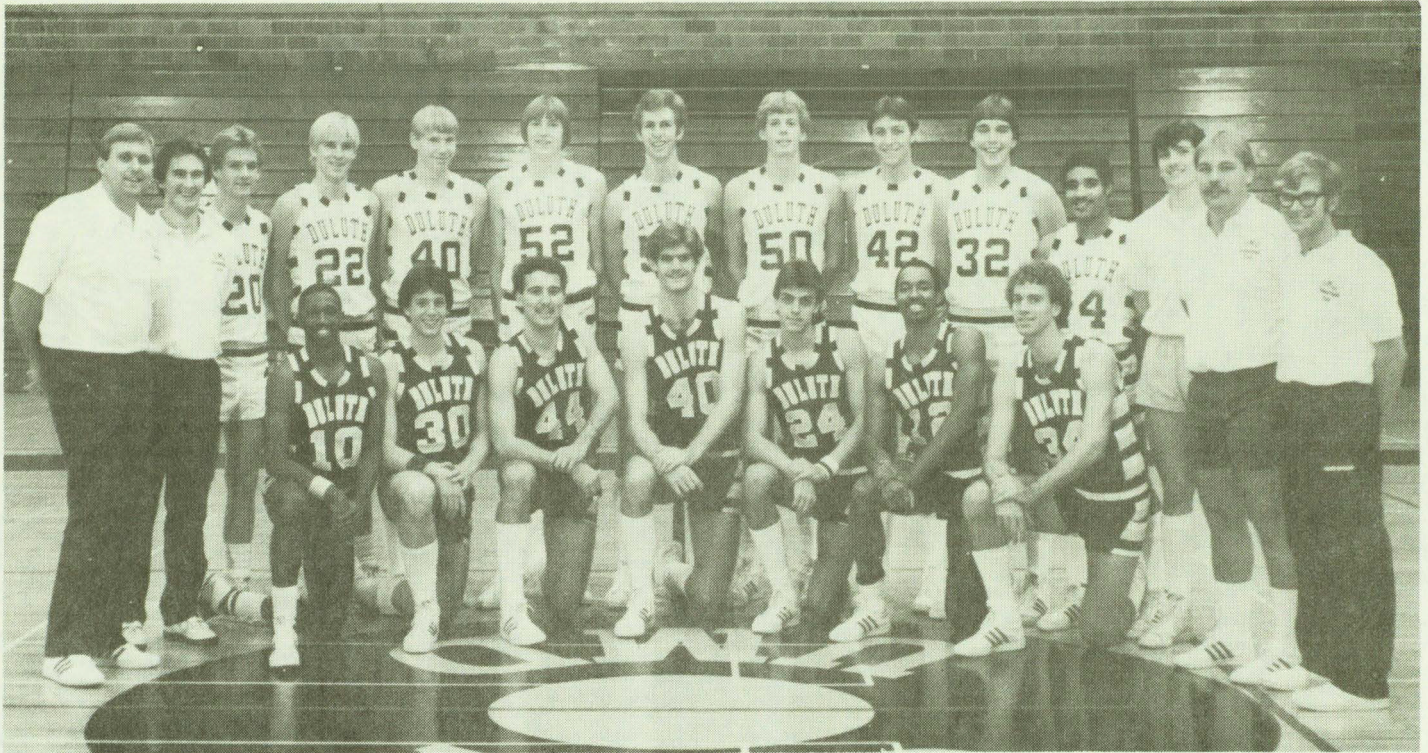

UMD vs. MINNESOTA STATE

1983-84  
**Wolverines**

Minnesota-Duluth  
Basketball

**Front Row (left to right):** Kendall Kelly, Neil Touchette, Mike Sylvester, Randy Micheau, Chris Neumann, Alan Wimes, and Brian Hansen.  
**Back Row (left to right):** Coach George Fisher, Trainer Mark Houle, Tom Hutton, Chuck Stroik, Myron Heittola, Tom Ross, Todd Leyse, Rich Hirstein, Jeff Guidinger, Dan Cicmil, Darron Suttle, Student Assistant Bernie Linder, Assistant Coach Butch Kuronen, and Student Assistant Randy Rivers.

## GEORGE FISHER Head Coach

Under the expert guidance of George Fisher, the UMD basketball program has reached a level of prominence virtually unmatched by any small college in the Upper Midwest. Now entering his sixth season as the Bulldog head man, Fisher has posted an overall record of 95-44 since taking the coaching reins in 1978 and an incredible 69-17 mark the past three seasons. His career winning percentage of .683 at UMD places him first among all Bulldog basketball coaches in that department. Fisher, who was selected the 1983 NAIA District 13 Coach of the Year, has directed the Bulldogs to two straight Northern Intercollegiate Conference titles and three consecutive District 13 playoff appearances.

Fisher came to UMD after a two-year stint at Northland College of Ashland, Wisconsin, where he led the Lumberjacks to a 17-12 record in 1977-78 and a berth in the NAIA District 13 playoffs.

A 1974 graduate of Manhattan College in New York, Fisher received his first taste of college coaching as a graduate assistant at Denver University where he earned his master's degree in 1975. That fall, Fisher moved on to Rapid City, South Dakota, and landed his first head coaching job at the National School of Business where he stayed one year before packing his bags for Ashland.