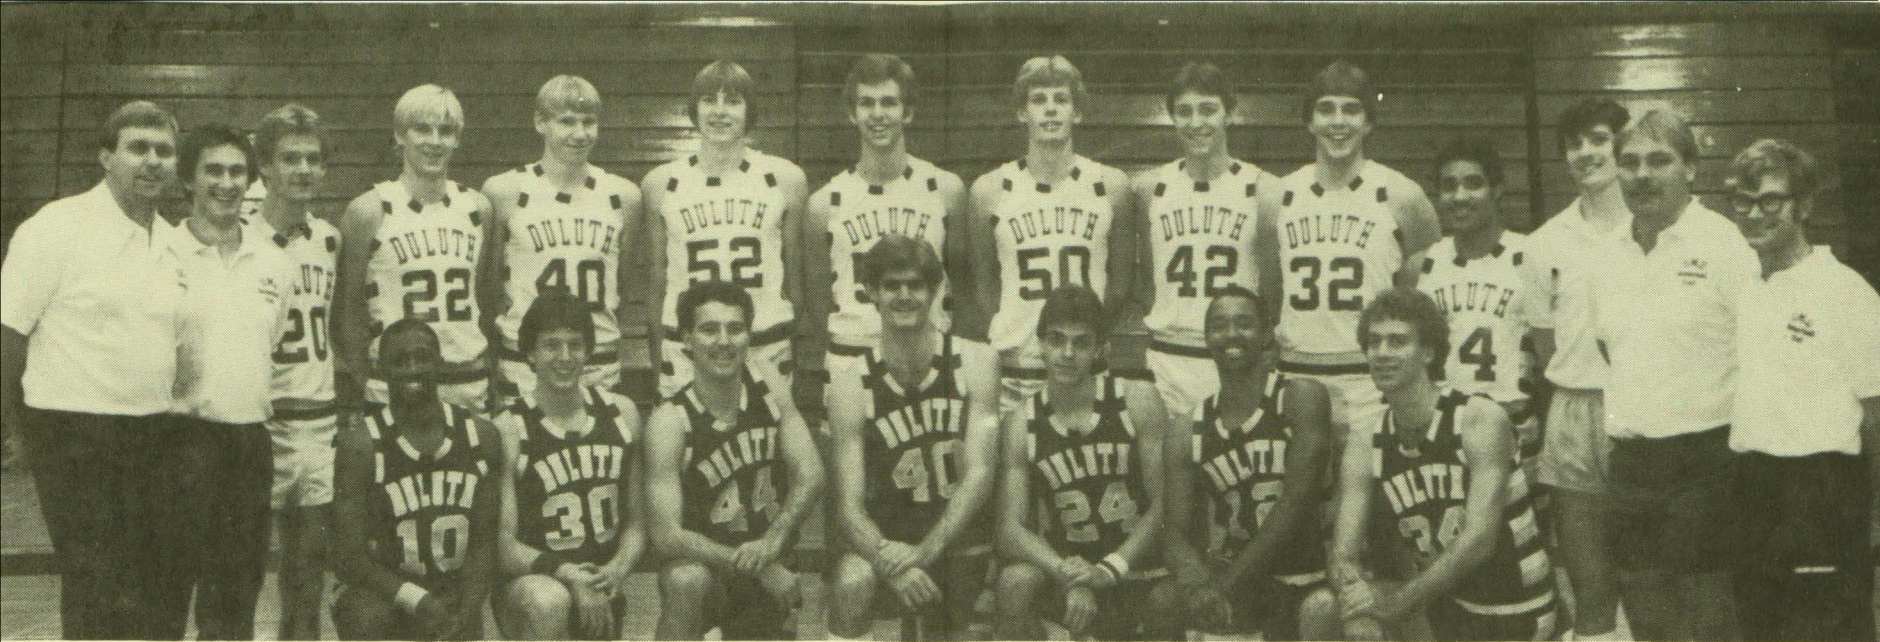

1983-84
UMD
bulldogs

UMD
vs.
**BRANDON
UNIVERSITY**

Friday & Saturday
December 9 & 10
7:30 P.M.

GEORGE FISHER

Head Coach

Under the expert guidance of George Fisher, the UMD basketball program has reached a level of prominence virtually unmatched by any small college in the Upper Midwest. Now entering his sixth season as the Bulldog head man, Fisher has posted an overall record of 96-44 since taking the coaching reins in 1978 and an incredible 69-17 mark the past three seasons. His career winning percentage of .686 at UMD places him first among all Bulldog basketball coaches in that department. Fisher, who was selected the 1983 NAIA District 13 Coach of the Year, has directed the Bulldogs to two straight Northern Intercollegiate Conference titles and three consecutive District 13 playoff appearances.

Fisher, who is also a physical education instructor at UMD, has found equal success as the Bulldog golf coach, leading UMD to a pair of NIC crowns and at least one national tournament appearance in each of his five years.

Looking for a
New Chevy Car
or Truck . . .

SEE US FOR
YOUR BEST DEAL!

GO
GET'EM
DOGS

Rathert
CHEVROLET CITY

601 E. Superior St., 727-7481

Front Row (left to right): Kendall Kelly, Neil Touchette, Mike Sylvester, Randy Micheau, Chris Neumann, Alan Wimes, and Brian Hansen.
Back Row (left to right): Coach George Fisher, Trainer Mark Houle, Tom Hutton, Chuck Stroik, Myron Heittola, Tom Ross, Todd Leyse, Rich Hirstein, Jeff Guidinger, Dan Cicmil, Darron Suttle, Student Assistant Bernie Linder, Assistant Coach Butch Kuronen, and Student Assistant Randy Rivers.