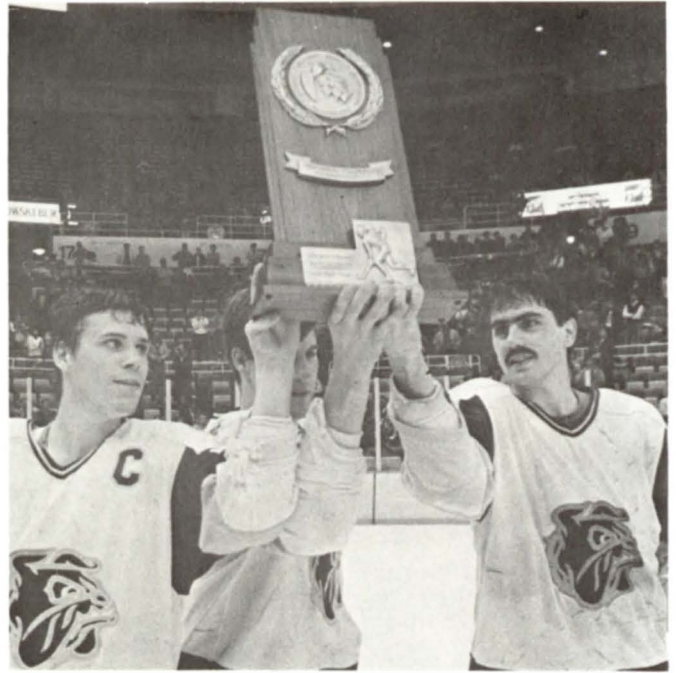

In the process, the Bulldogs strung together not one, but two 13-game unbeaten streaks (matching the Minnesota-Duluth record), which included one 11-game winning stretch (which shattered the school standard).

Basically, the Bulldogs enjoyed what most sports folk refer to as a simply banner year. To prove that point, only one team, Michigan Tech University, upended the Bulldogs on more than one occasion the entire season — and that came on the second weekend of the 1984-85 campaign. If you're looking for low points, good luck. Besides the heartbreaking 6-5 triple overtime loss to Rensselaer Polytechnic Institute in the NCAA semifinals which prevented Minnesota-Duluth from obtaining the coveted national title it had come within inches of the previous year, about the only so-called low point of 1984-85 was a 4-0 setback to Northeastern University in Boston on the afternoon of December 15. The shutout, the first against the Bulldogs in nearly four years, halted the 33-game scoring streak (a Bulldog record) of Bill Watson. Minnesota-Duluth quickly put that game behind it as it flew out of Beantown that evening for an historic six-day tour of the Soviet Union. The Bulldogs, who split a pair of games with a team from Moscow and a junior contingent from Leningrad, were believed to have been the first collegiate ice hockey team to ever play in the Soviet Union.

When it came to awards time at the conclusion of the year, the Bulldogs came away with more than their share of hardware. Minnesota-Duluth made it another clean sweep in the WCHA honors department as Bill Watson, who captured the circuit's scoring title for a second year in a row, was named the WCHA's Most Valuable Player, rookie sensation Brett Hull its Freshman of the Year, and Mike Sertich its Coach of the Year (for an unprecedented third straight time). Watson, who tied a national NCAA Division I scoring mark with 109 points during the year, joined goaltender Rick Kostl and Norm Maciver on both the Titan All-American and All-WCHA first teams and later went on to be selected to college hockey's highest honor as recipient of the 1984-85 Hobey Baker Award.

*"One Game at
a Time"*

**GOOD LUCK
BULLDOGS!!!**

KEITH BROWNELL
ATTORNEY

600 Missabe Building
722-8828

**UMD
BULLDOGS**

We Salute You!

Bring in your ticket stub and receive an
Extra 10% OFF
your next total purchase! Regular and
sale priced merchandise included.
Expires March 31, 1986

MAURICES **the closet**
Where Fashion Doesn't Cost A Fortune SELLERS OF PURE FASHION

DULUTH • Superior • Hibbing and Virginia