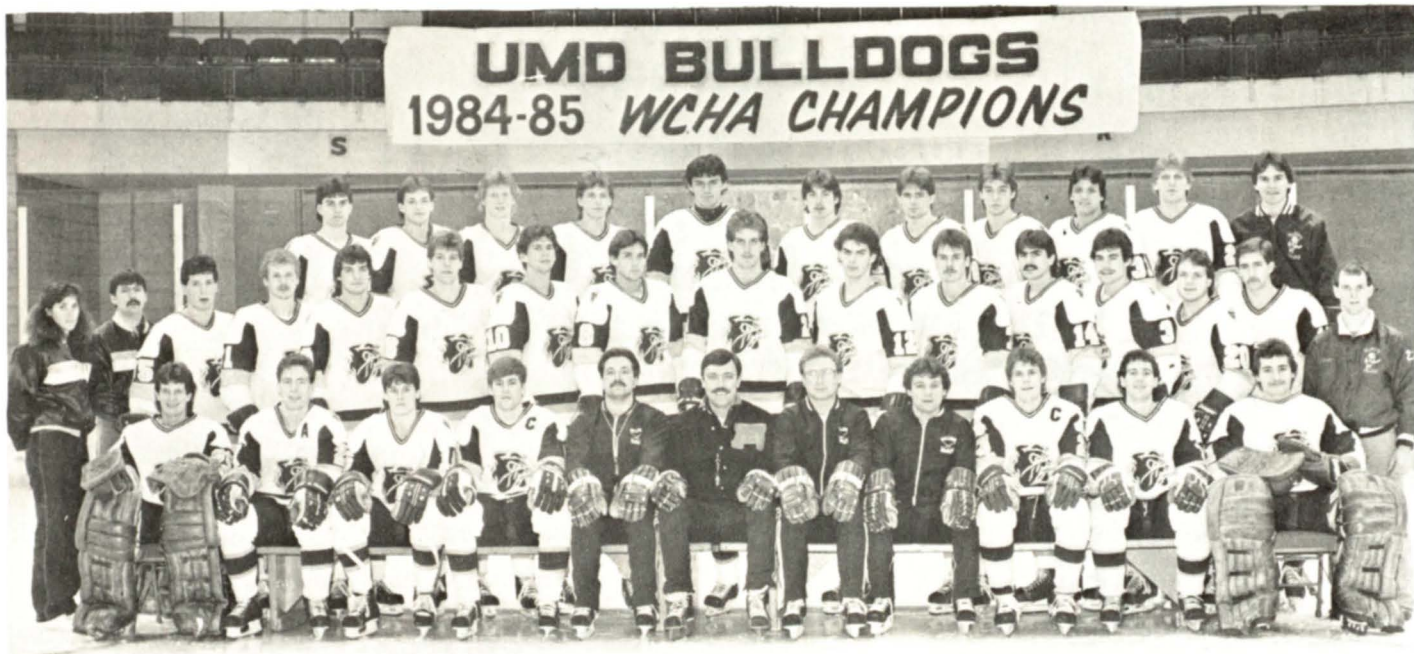

1984-85 WCHA CHAMPION UNIVERSITY OF MINNESOTA-DULUTH BULLDOGS

THE WESTERN COLLEGIATE HOCKEY ASSOCIATION

John Mariucci . . . John Mayasich . . . Bill Masterson . . . Lou Nanne . . . Louie Angotti . . . Red Berenson . . . Tony Esposito . . . Keith Magnuson . . . Herb Brooks . . . Neal Broten . . . Bill Watson . . . and the list goes on and on!

You'd be excused if you mistook the list of hockey notables as a sampling of the names out of the Hockey Hall of Fame. Rather, each of the names played a significant role in the growth and development of what has come to be considered the elite college hockey league in the country—the Western Collegiate Hockey Association (WCHA).

The WCHA as we know it today was born in 1959, but its ancestry can be traced all the way back to 1951-52, when Colorado College laid claim to the Midwest College Hockey League championship. Mariucci's Minnesota Gophers rode the crest of Mayasich's heroics to the 1952-53 title before the Midwest Collegiate Hockey League was transformed into the Western Intercollegiate Hockey League (WIHL). Michigan and Colorado College dominated with WIHL throughout the 50's until the league was dissolved in 1958-59.

The seven original schools that made up the MCHL and WIHL—Colorado College, Denver University, Michigan, Michigan State, Michigan Tech, Minnesota, and North Dakota—regrouped in 1959-60 to begin the Western Collegiate Hockey Association.

Denver and Michigan Tech became the domineering teams as two of college hockey's legendary coaches—Murray Armstrong of Denver and Tech's John MacInnes—each won six league titles in the first 17 years of the league's existence. Since 1976, however, Minnesota, Wisconsin, and North Dakota have become the "New York Yankees"

of college hockey.

UMD became the first "expansion" team in the WCHA when it was inducted into the ranks in 1965-66 and Wisconsin made it a 9-team league in 1969-70. The last addition to the family came in 1971-72 when Notre Dame was added.

The WCHA remained a 10-team league for 10 years, continually sending representatives to the NCAA championships and bringing home title after title. However, there was upheaval in 1981-82 with the abduction of four teams—Michigan, Michigan State, Michigan Tech, and Notre Dame—to the Central Collegiate Hockey Association (CCHA). Nonetheless, the shrunken WCHA, now reduced to six teams, remained the top league in the land.

As the 1982-83 season closed, rumors persisted of an impending merger between the WCHA and CCHA. Rumors soon turned into fruitful negotiations that seemed to be going well until a last-minute stumbling block sent representatives from both leagues home.

But, in January 1984, the WCHA expanded once again back to eight teams as charter league members Michigan Tech returned along with newcomer and Upper Peninsula neighbor Northern Michigan. Both schools had been members of the CCHA.