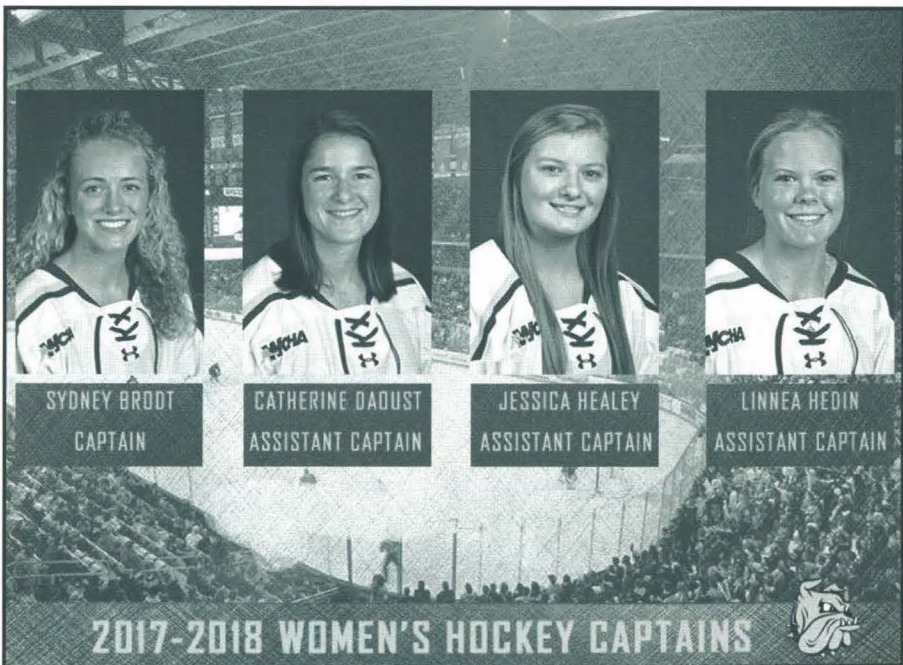

SYDNEY BRODT
CAPTAIN

CATHERINE DAOUST
ASSISTANT CAPTAIN

JESSICA HEALEY
ASSISTANT CAPTAIN

LINNEA HEDIN
ASSISTANT CAPTAIN

2017-2018 WOMEN'S HOCKEY CAPTAINS