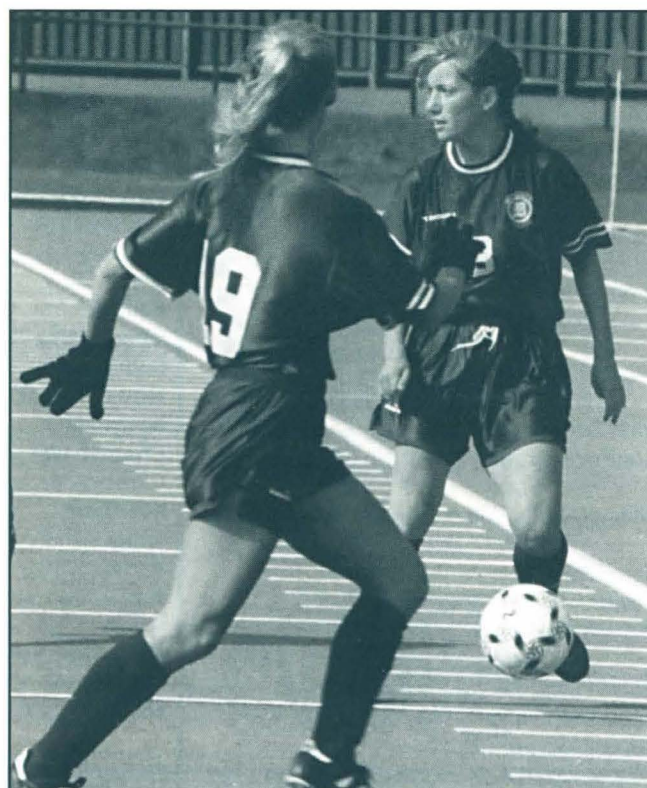

1998 Results (Overall: 11-5-0; NSIC: 5-1-0)

Opponent (Date)	W-L-T	UMD-OPP
St. Scholastica (9/6)	W	8-1
Minnesota (9/7)	L	0-7
Northern Michigan (9/13)	W	3-0
North Dakota State (9/18)	L	1-3
Moorhead State* (9/19)	L	1-3
Mankato State (9/27)	W	1-0
Minnesota-Morris* (10/3)	W	5-0
Northern State* (10/4)	W	1-0
Bemidji State* (10/10)	W	11-0
Southwest State* (10/11)	W	4-1
Winona State* (10/16)	W	2-1
Minnesota-Morris# (10/23)	W	5-0
Moorhead State# (10/24)	W	2-0
Winona State# (10/25)	W	2-1
Southern Illinois-Edwardsville (10/31)	L	2-6
Missouri-St. Louis (11/1)	L	0-2

*Northern Sun Intercollegiate Conference Game

#NSIC Tournament (First Place)

Home Record: 7-0-0 Road Record: 4-4-0 Neutral Record: 0-1-0