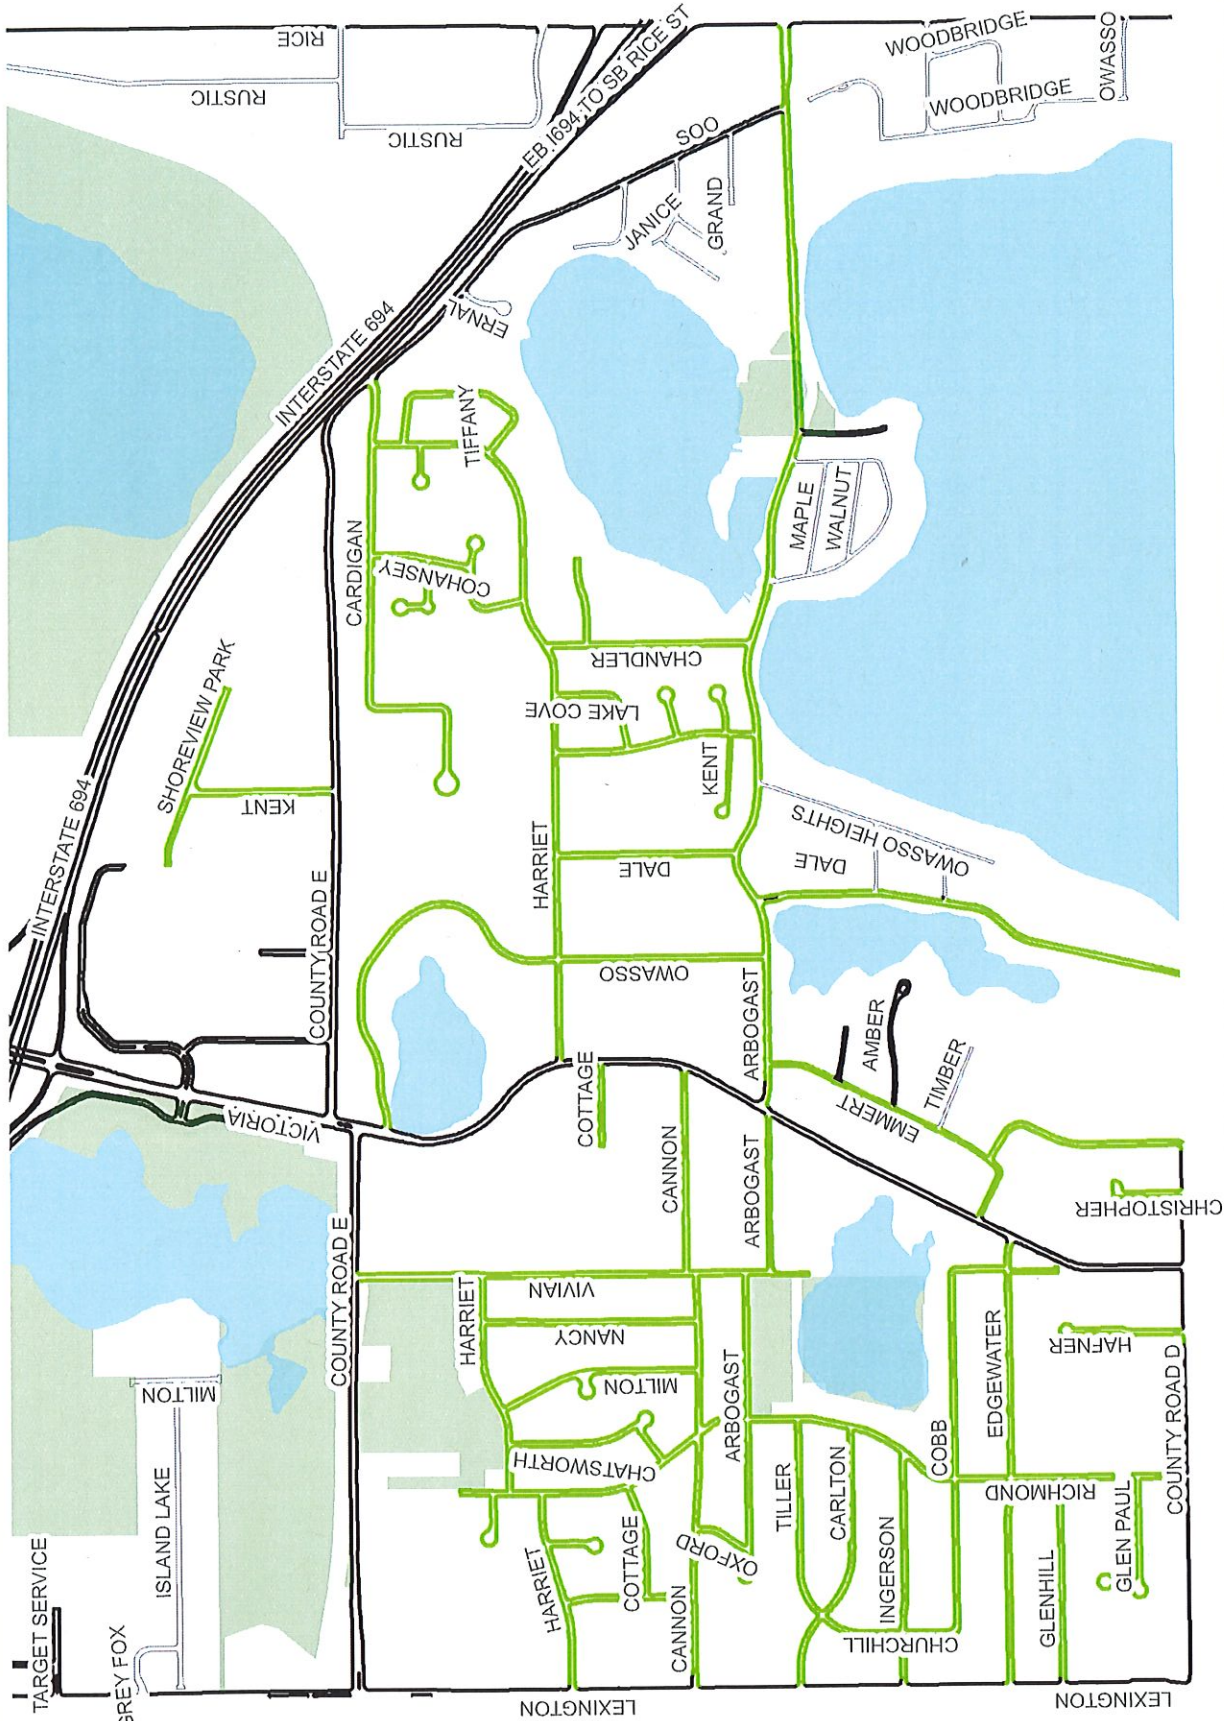

Zone 7: Jim (204) / Jack (201)

Plow Map: October 2015