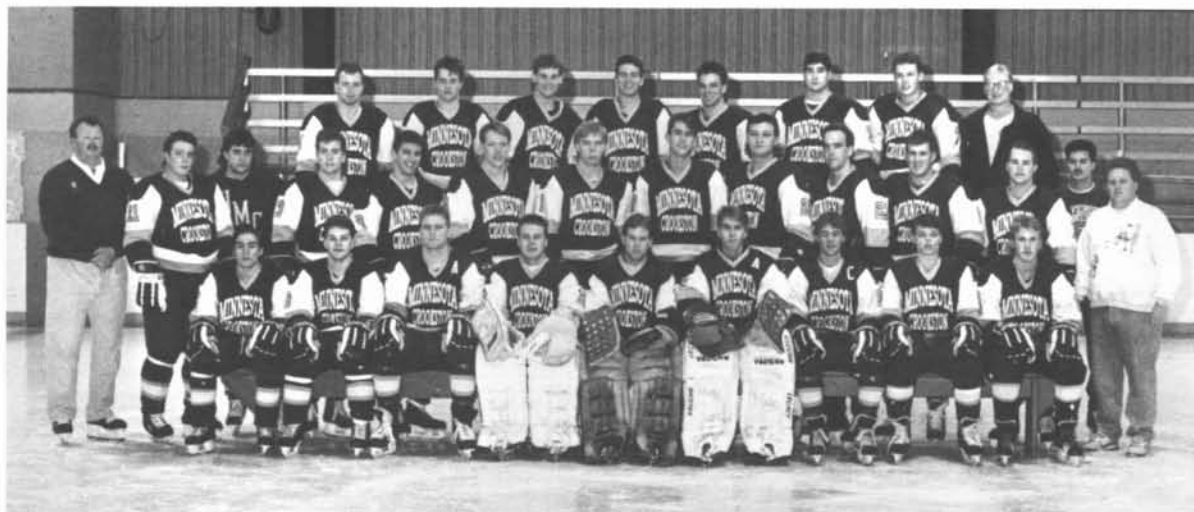

Sports

Hockey

Front Row, L to R: Bucky Flores, James Karnik, Glen Veldkamp, Reed Grunseth, Joel Manns, R.J. Larson, Dan Parker, John Blankenship, Chad Kleinvachter, Trainer Bill Tyrrell. Second Row: Coach Scott Oliver, Justin McMahon, Rob Powers, Bob Hurt, Marc Simard, Justin Spivey, Corey Campbell, Tom Fiddler, Matt Larocque, Scott Berge, Curt Wilson, Aaron Janisch, Asst. Coach Paul David Marturano. Back Row: Daryle Doubleday, Liam Wheddon, Corey Woods, Brendon Hollier, Darrin Paley, Dan Gonshorowski, Matt Christiansen, Manager Jeff Bergsgaard