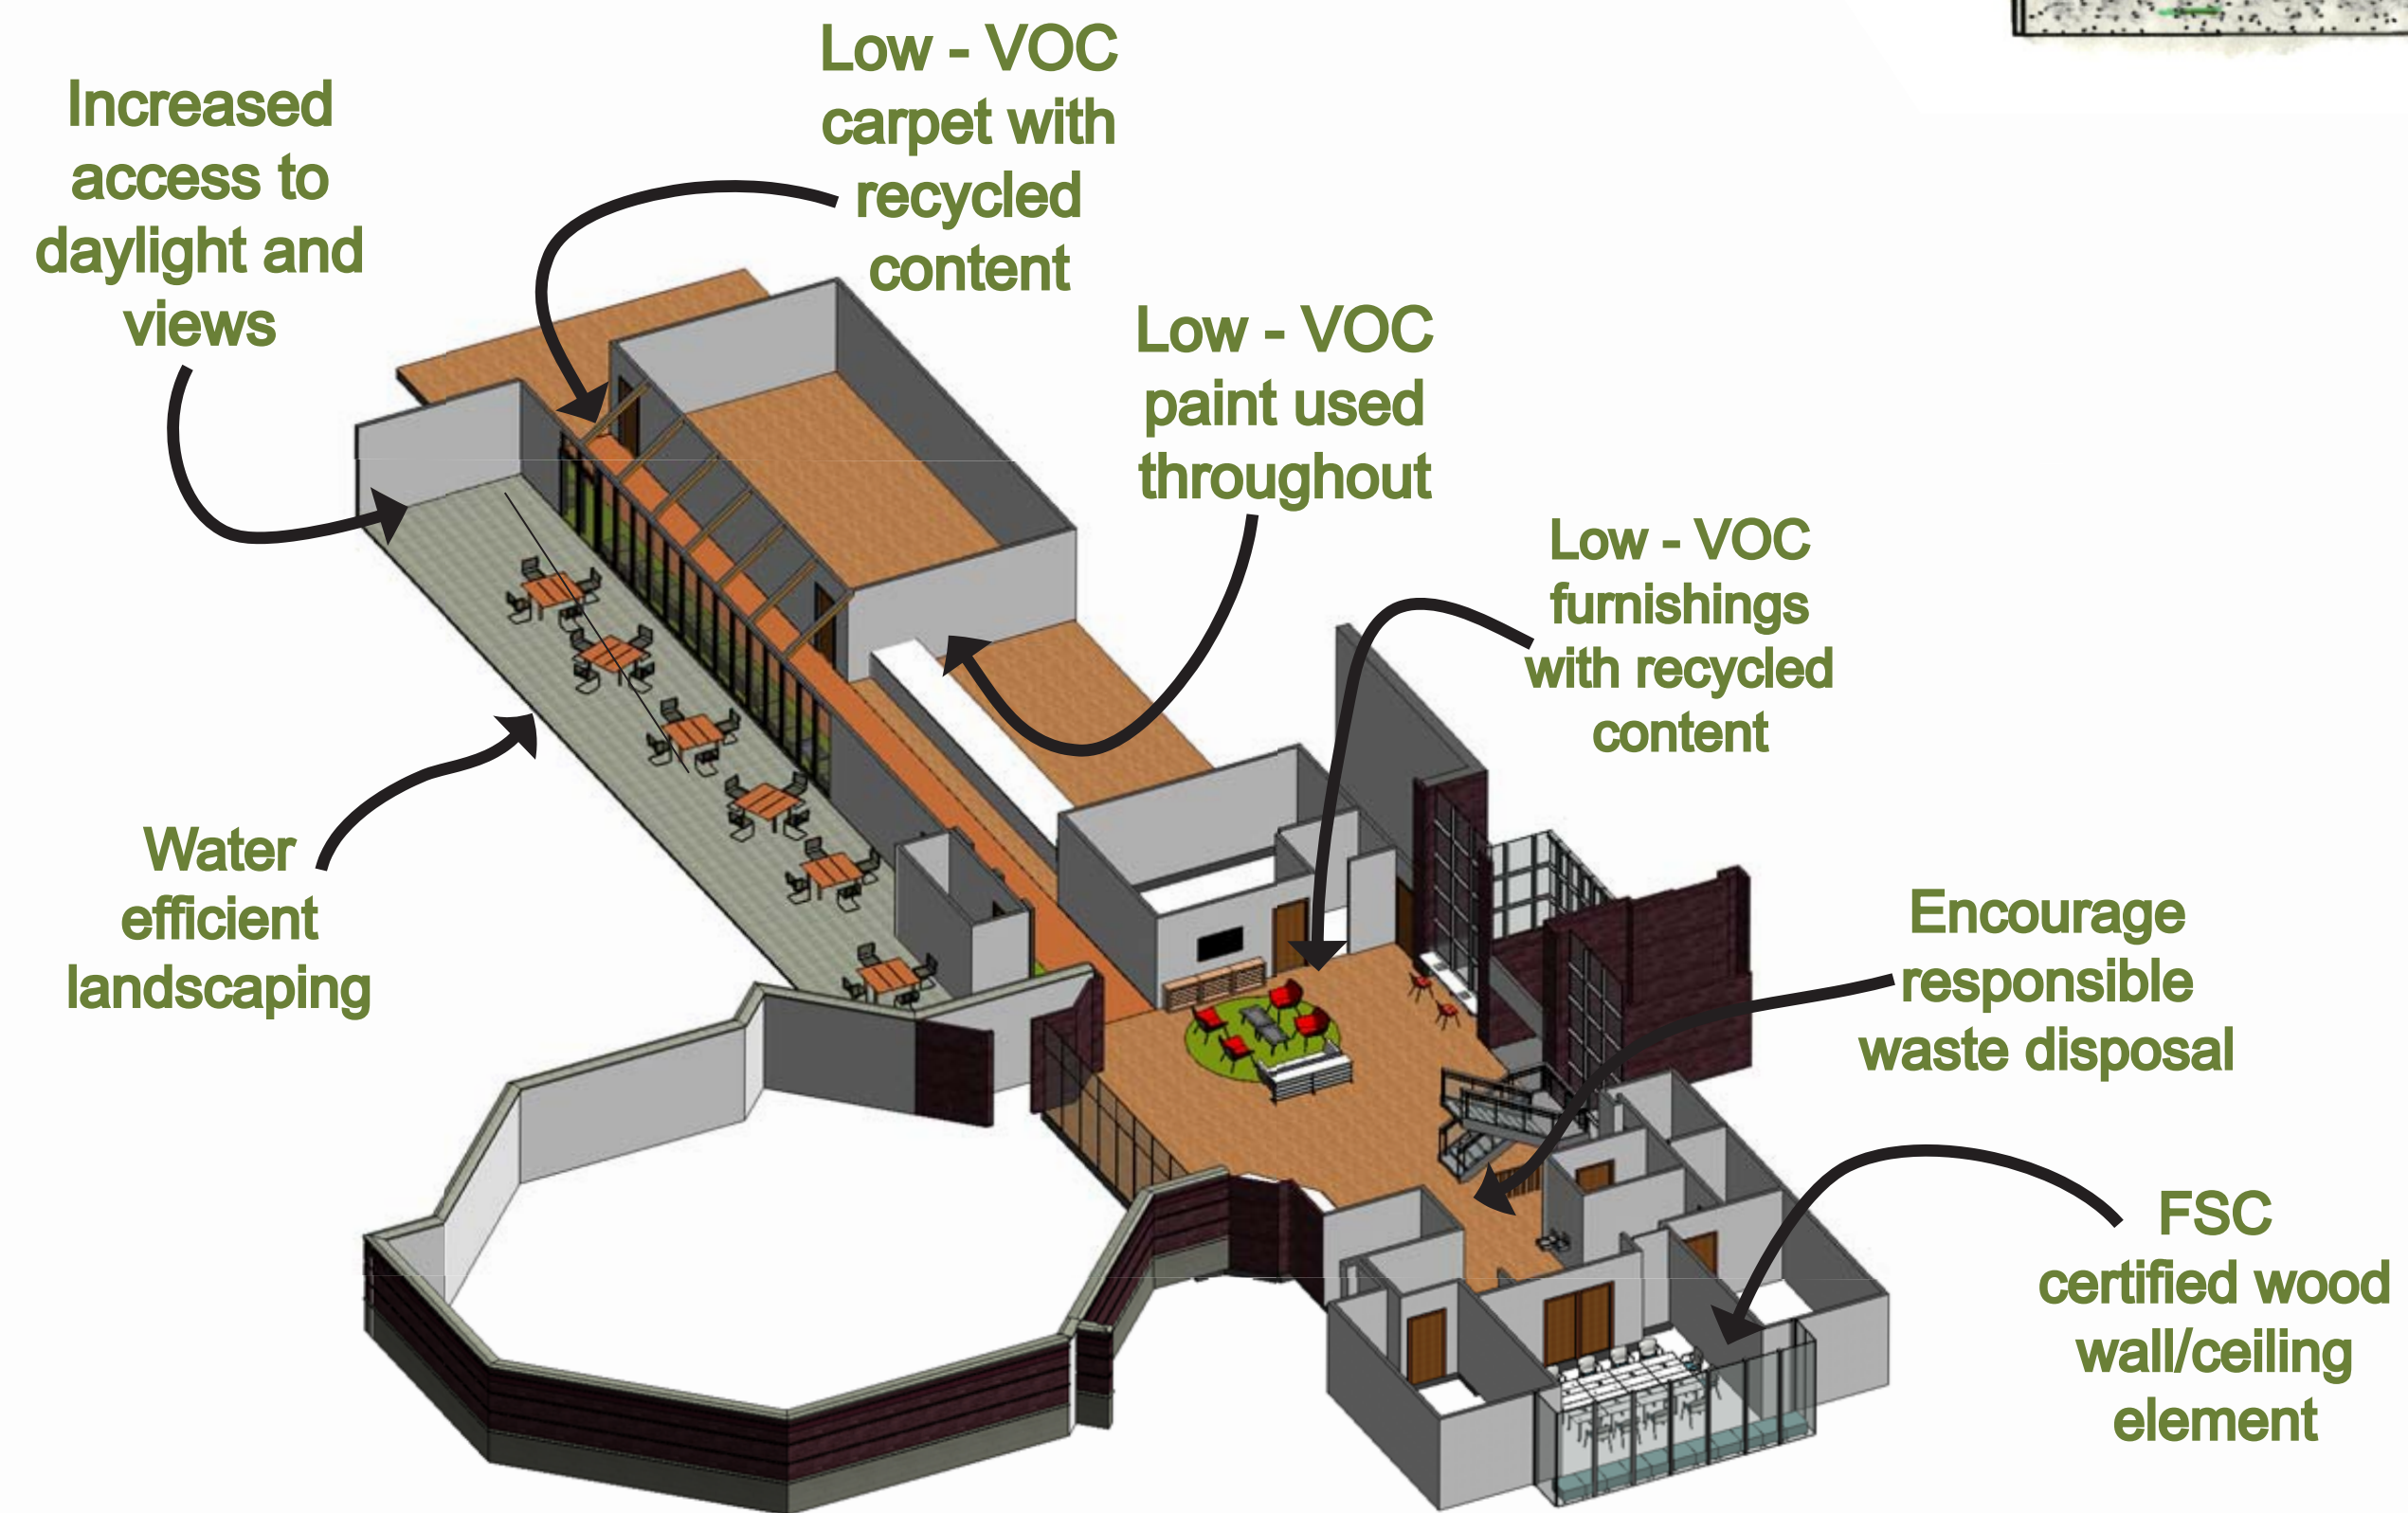

Sustainability Axonometric