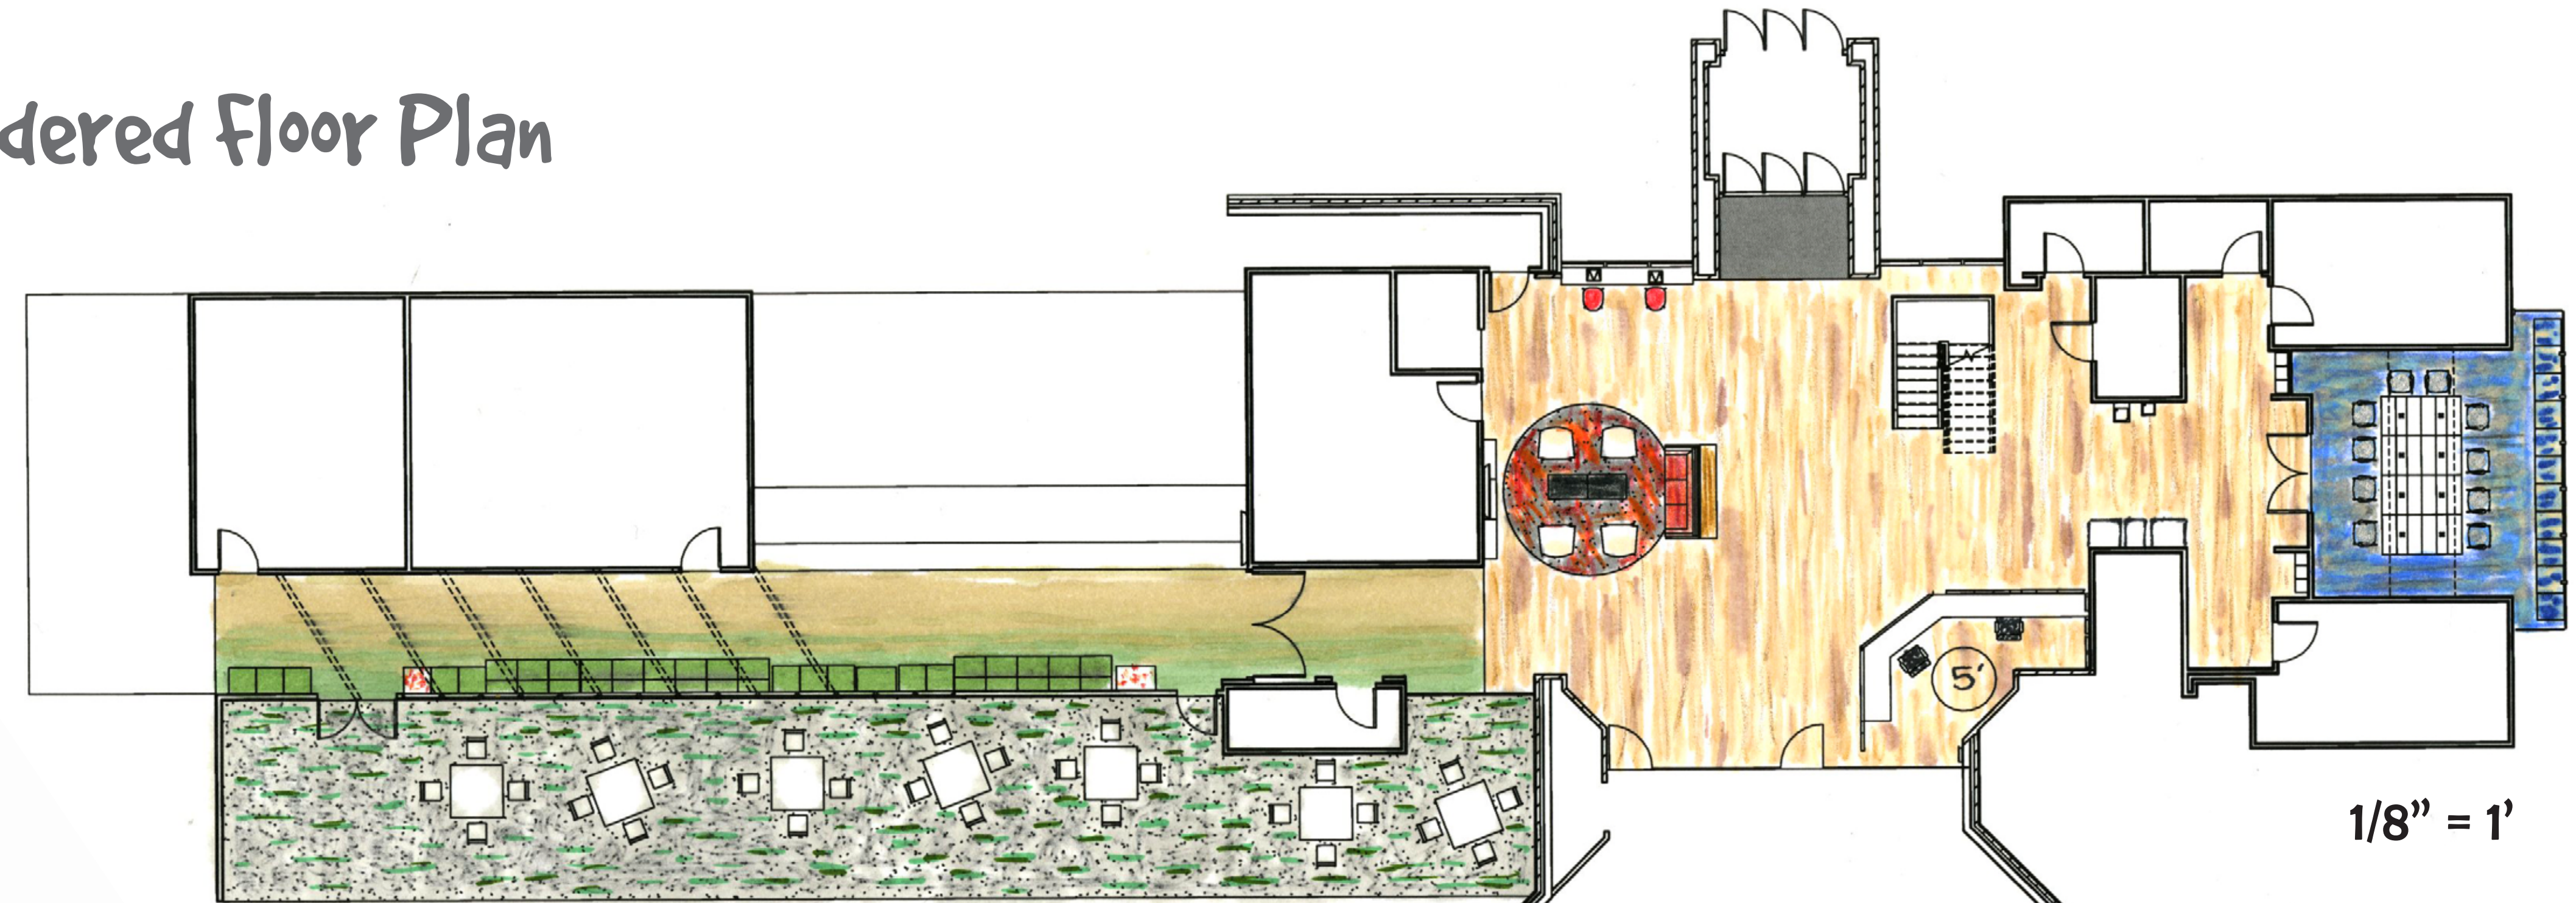

## Process Work

This project was completed as part of the course IDES 2604: Interior Design Studio IV at the University of Minnesota, with support from the Resilient Communities Project (RCP). RCP is a program of the Center for Urban and Regional Affairs (CURA). To learn more, visit [rcp.umn.edu](http://rcp.umn.edu).

## Rendered Floor Plan