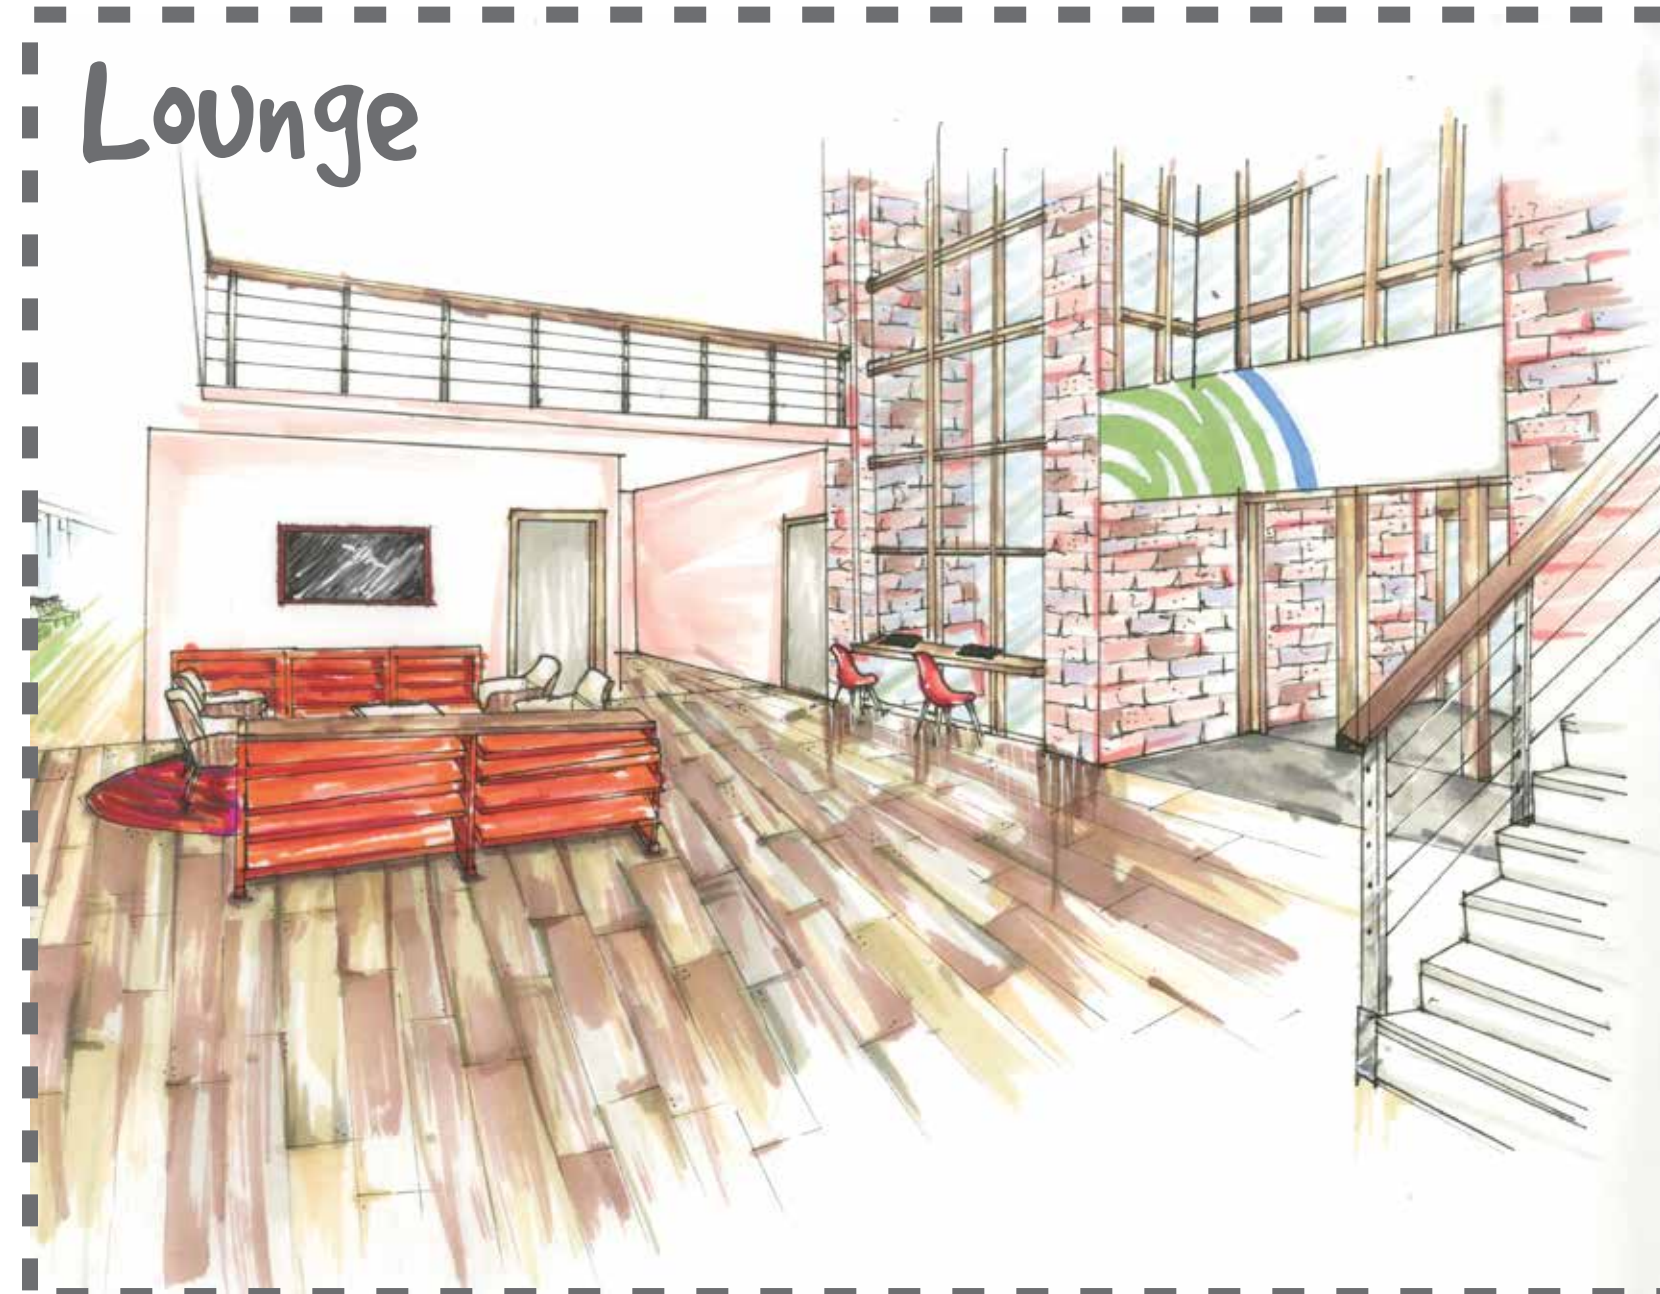

# Brooklyn Park city Hall ReDesign

Noah Exum  
Rosemarie Gregoire  
Heidi Ludolph

Hallway  
Section

1/4" = 1'

Hallway

Lobby Section

1/4" = 1'

Lobby

Lounge

Kakafa