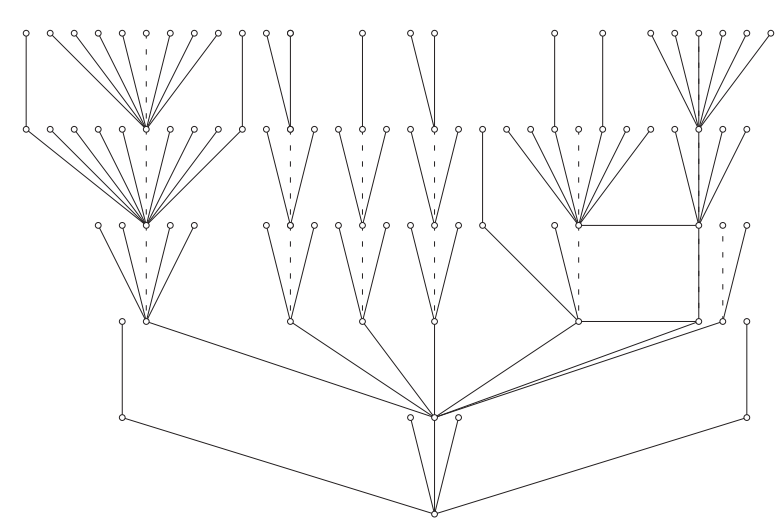

Analysis of Dutch Complex Housing Using Space Syntax

Professor Julia Robinson

Jennifer Asp

The Whale

De Beeklan

Carnesselande

Vrijburcht

De Muzen

Zilverloot

La Grande Cour

A difference in linear patterns used shows the variety of movements, controls in space, and activity within that space. Diagramming the different housing projects provides a way to better understand the differences between these Dutch housing communities, as well as a comparison tool for other housing projects that may not have had as positive outcomes