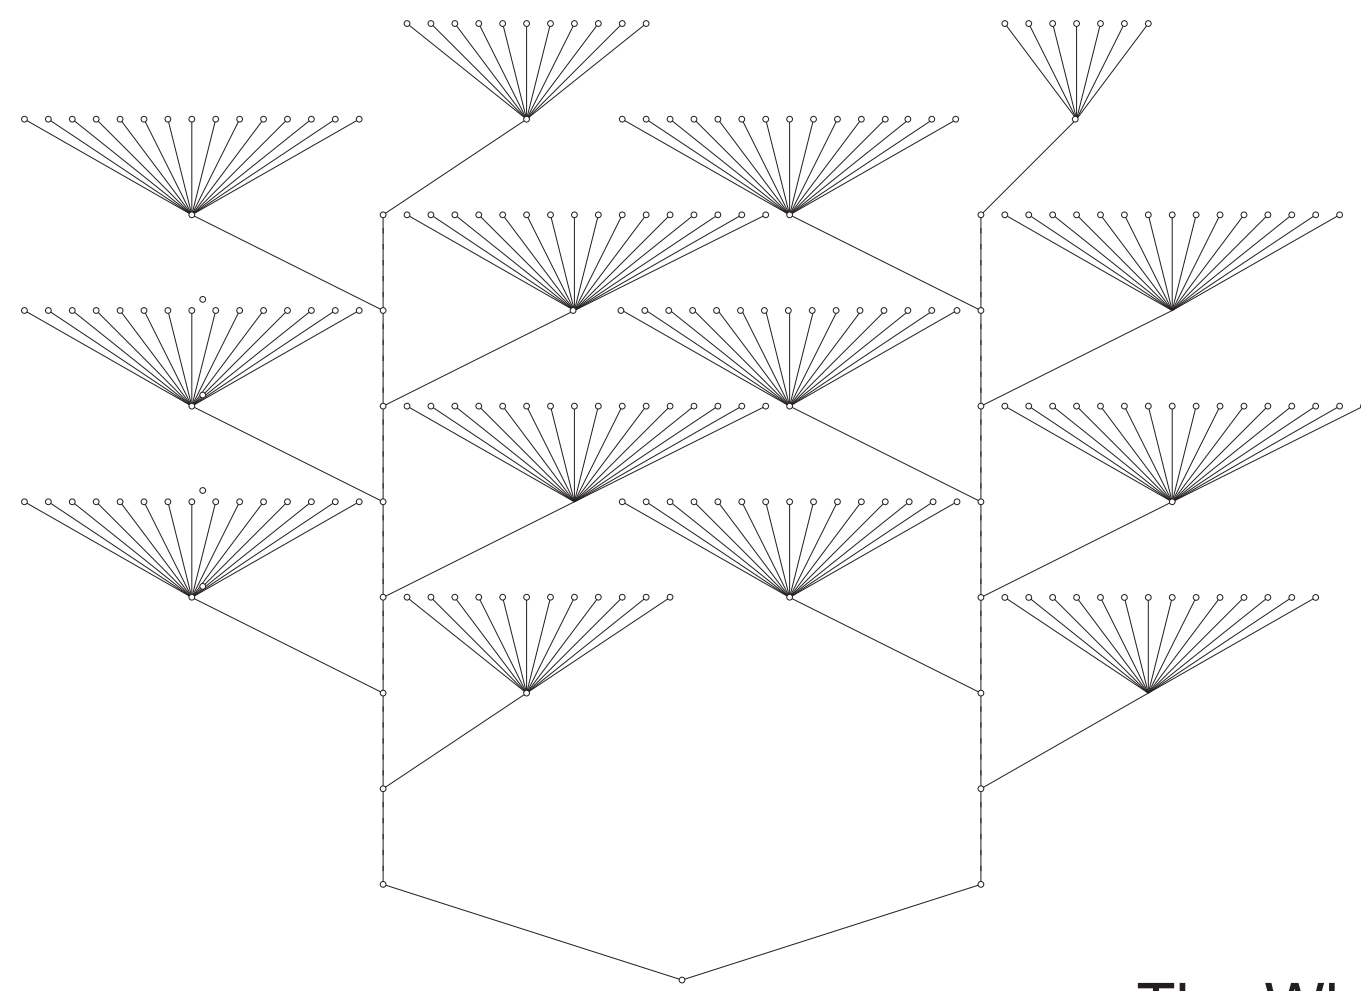

Analysis of Dutch Complex Housing Using Space Syntax

Professor Julia Robinson

Jennifer Asp

The Whale

De Beeklan

Carnesselande

Vrijburcht

De Muzen

Zilverloot

La Grande Cour

A difference in linear patterns used shows the variety of movements, controls in space, and activity within that space. Diagramming the different housing projects provides a way to better understand the differences between these Dutch housing communities, as well as a comparison tool for other housing projects that may not have had as positive outcomes