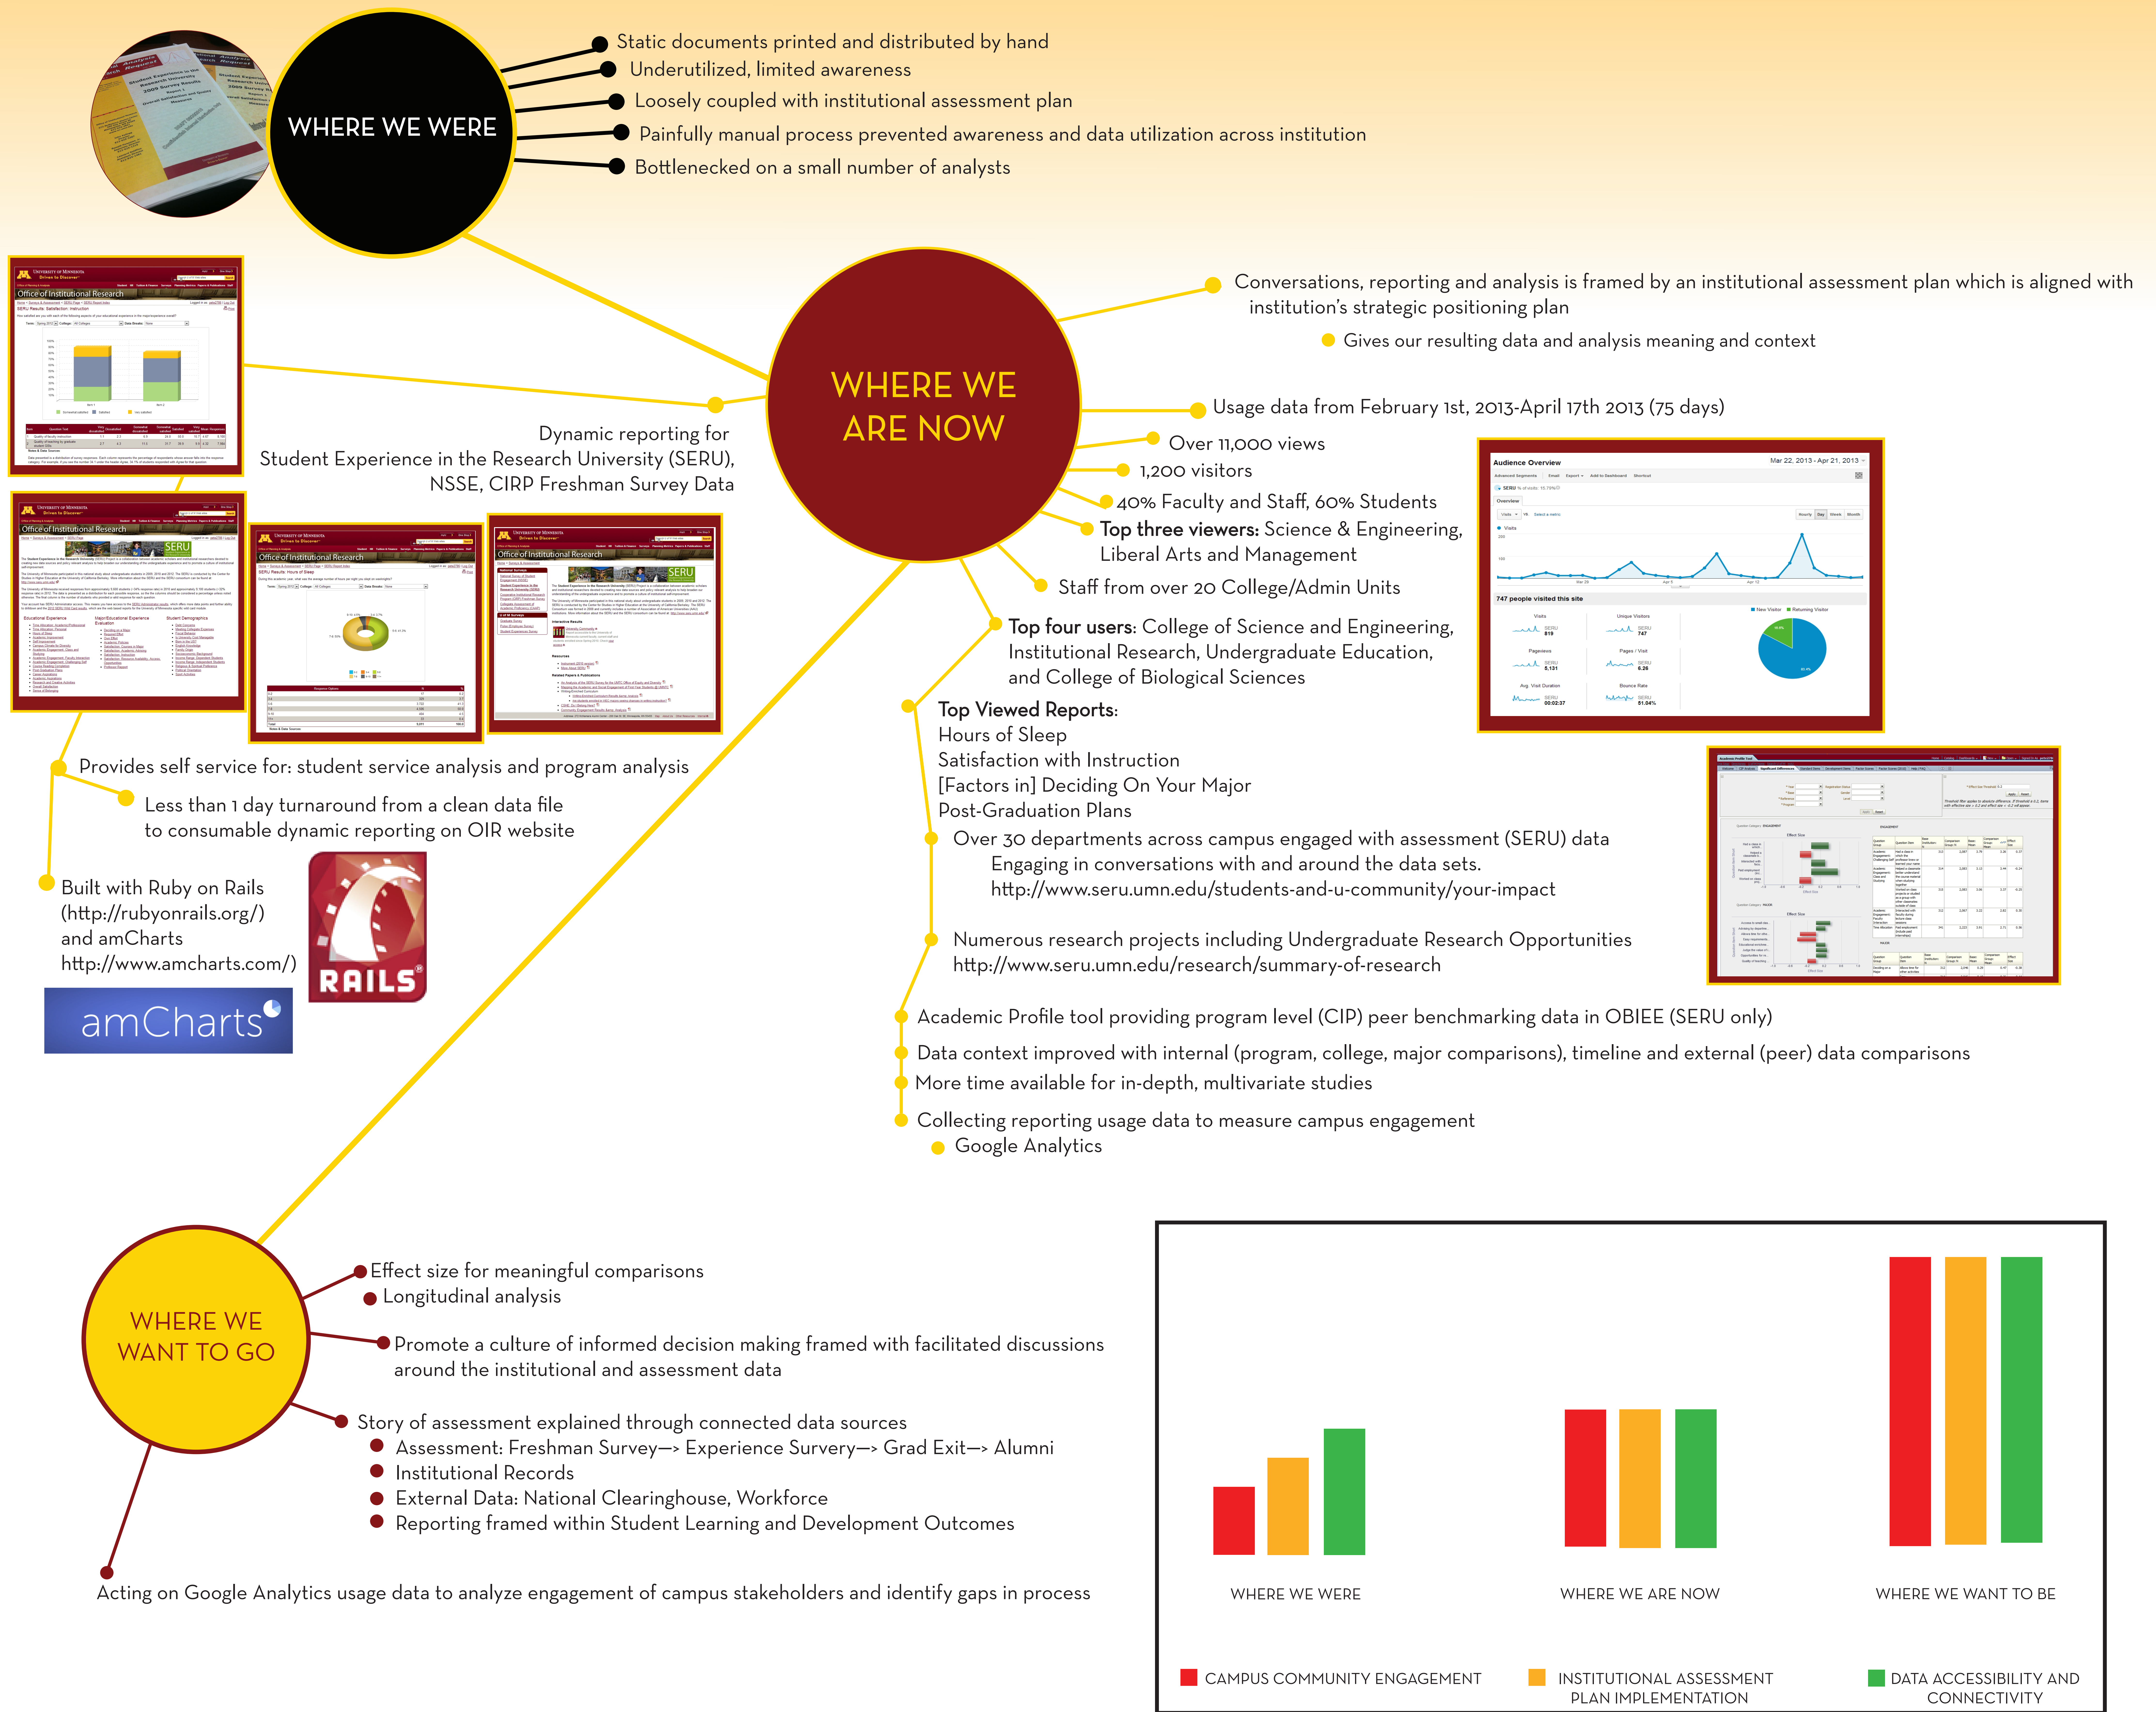

# Connecting the Campus Around the Student Experience

Office of Institutional Research  
University of Minnesota

## OUR SYSTEM IS USEFUL FOR

- Program Evaluation
- Research
- College and program reviews
- Service Enhancements
- Accountability
- Accreditation

University of Minnesota

Office of Institutional Research  
Ronald Huesman (huesm003@umn.edu)  
David Peterson (pete2786@umn.edu)

Office of Planning and Analysis  
Peter Radcliffe (radcl002@umn.edu)