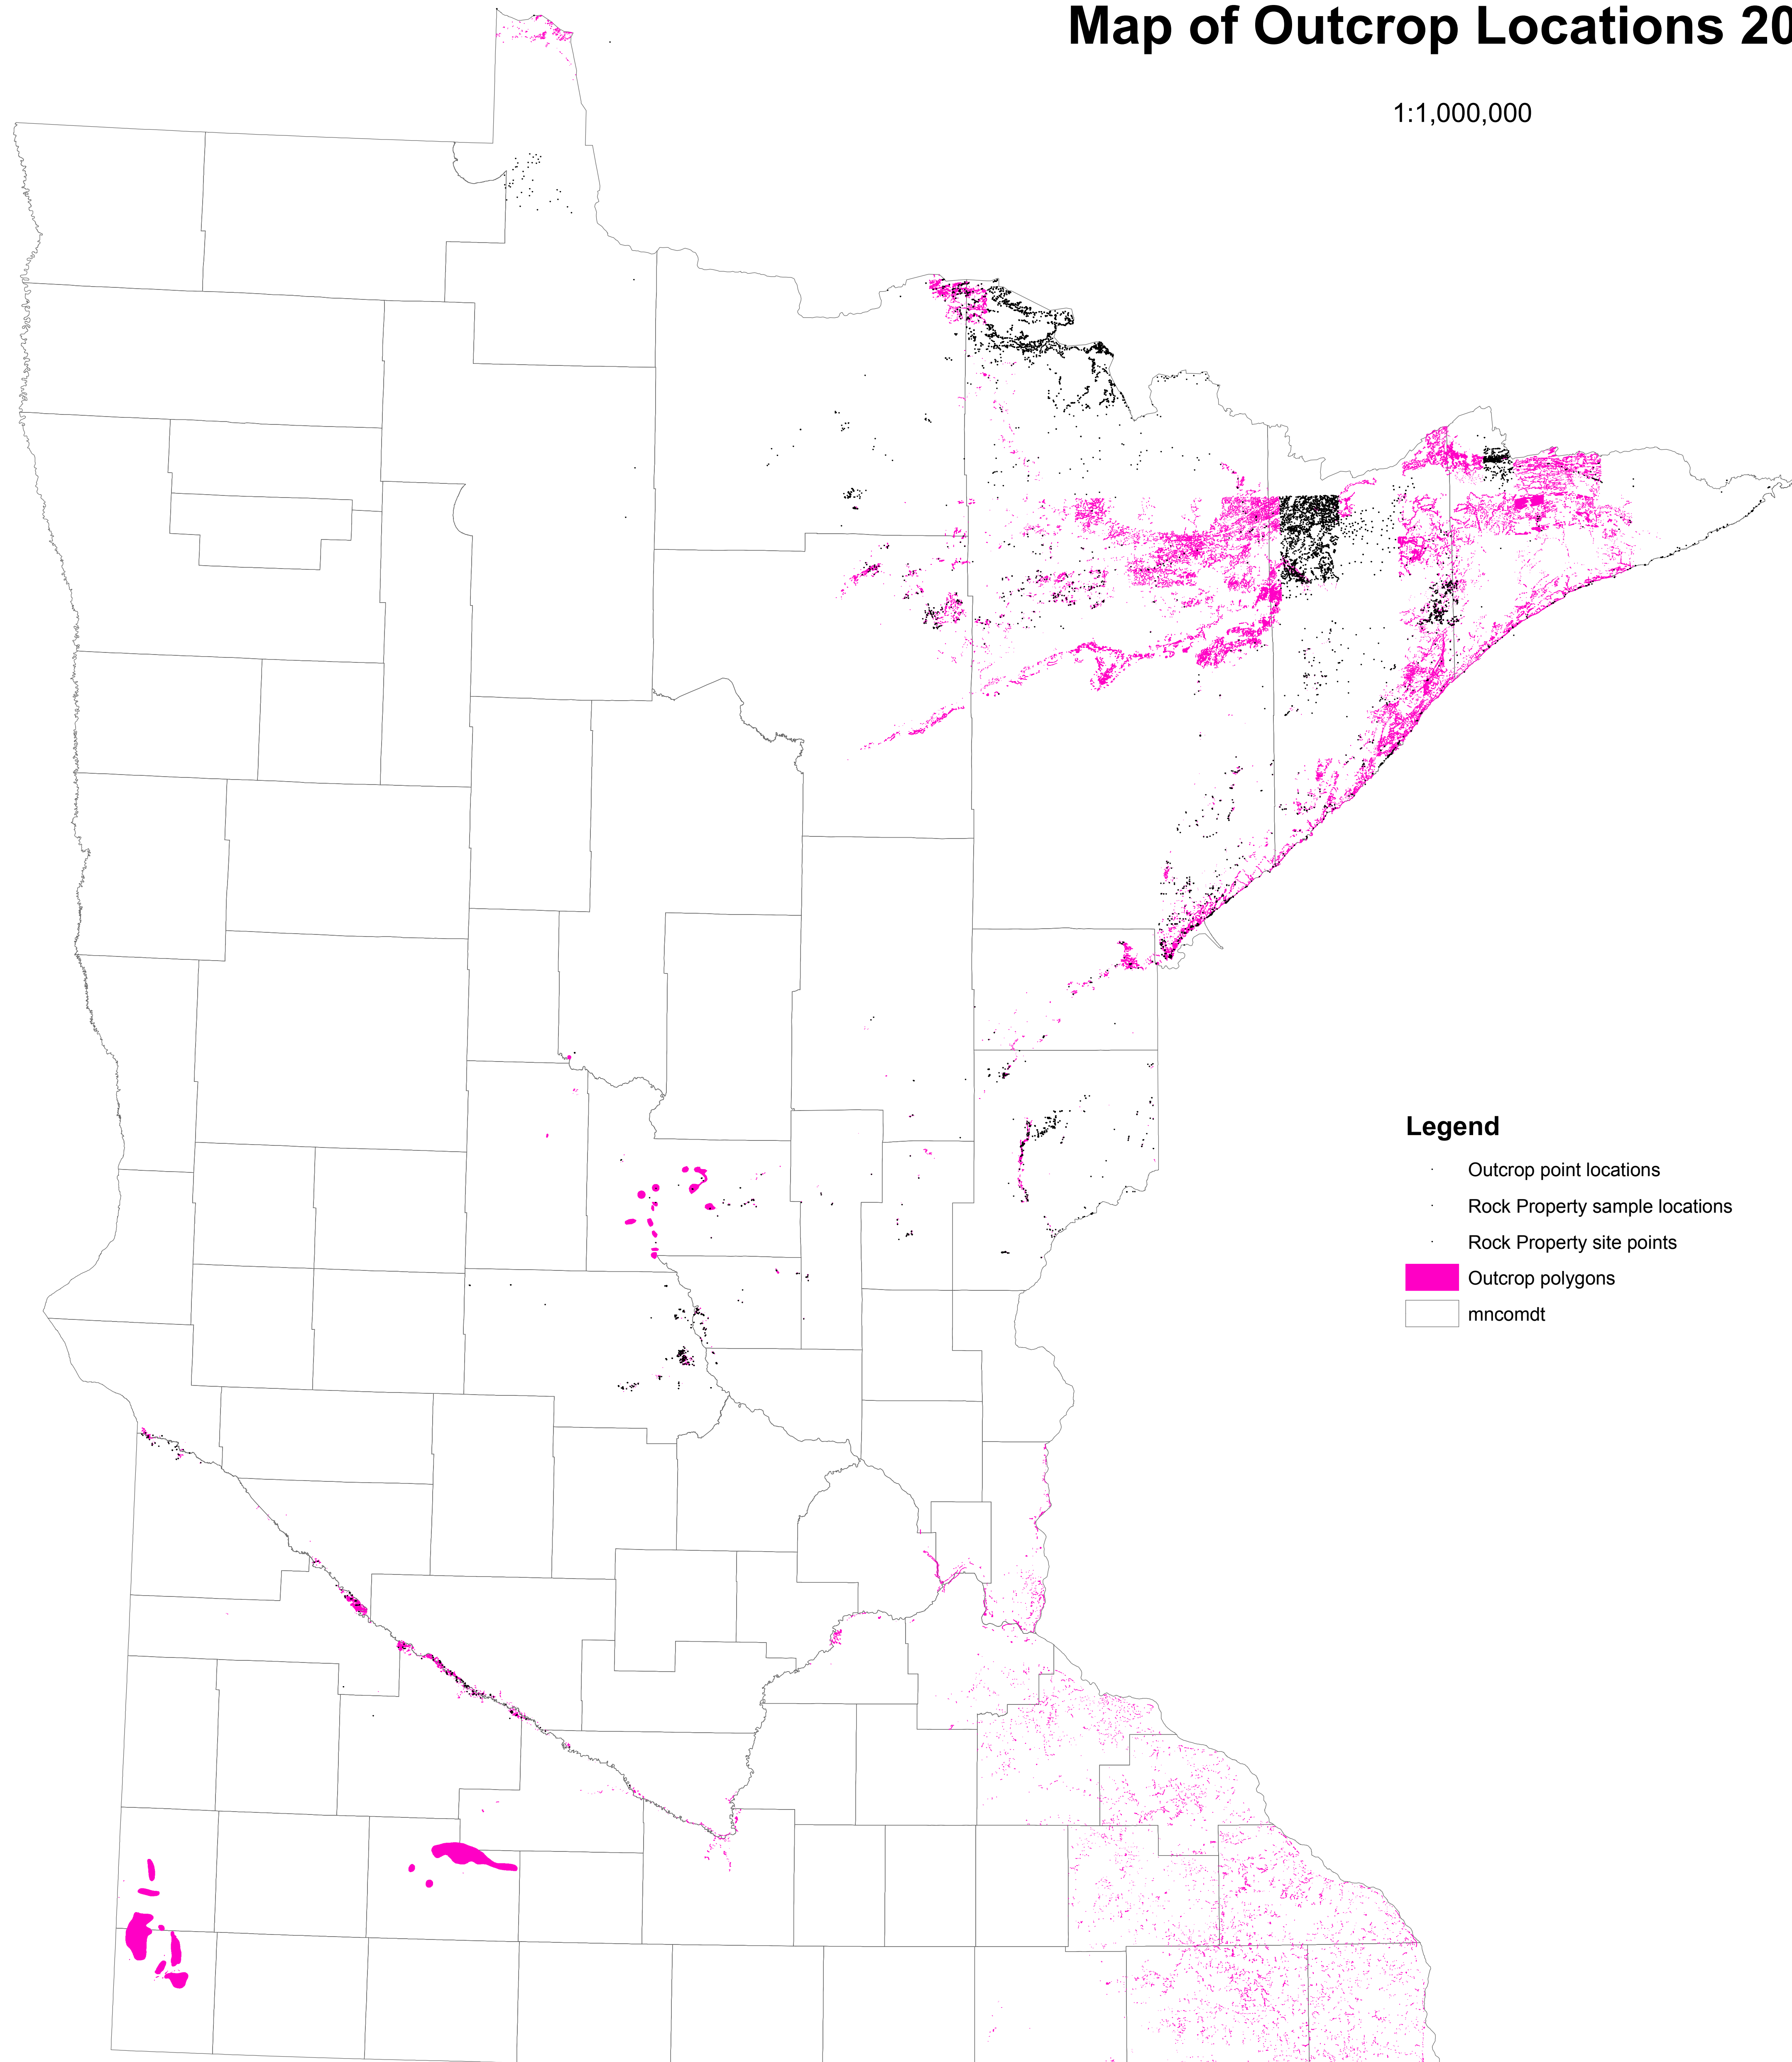

Map of Outcrop Locations 2010

1:1,000,000

Legend

- Outcrop point locations
- Rock Property sample locations
- Rock Property site points
- Outcrop polygons
- mncomdt