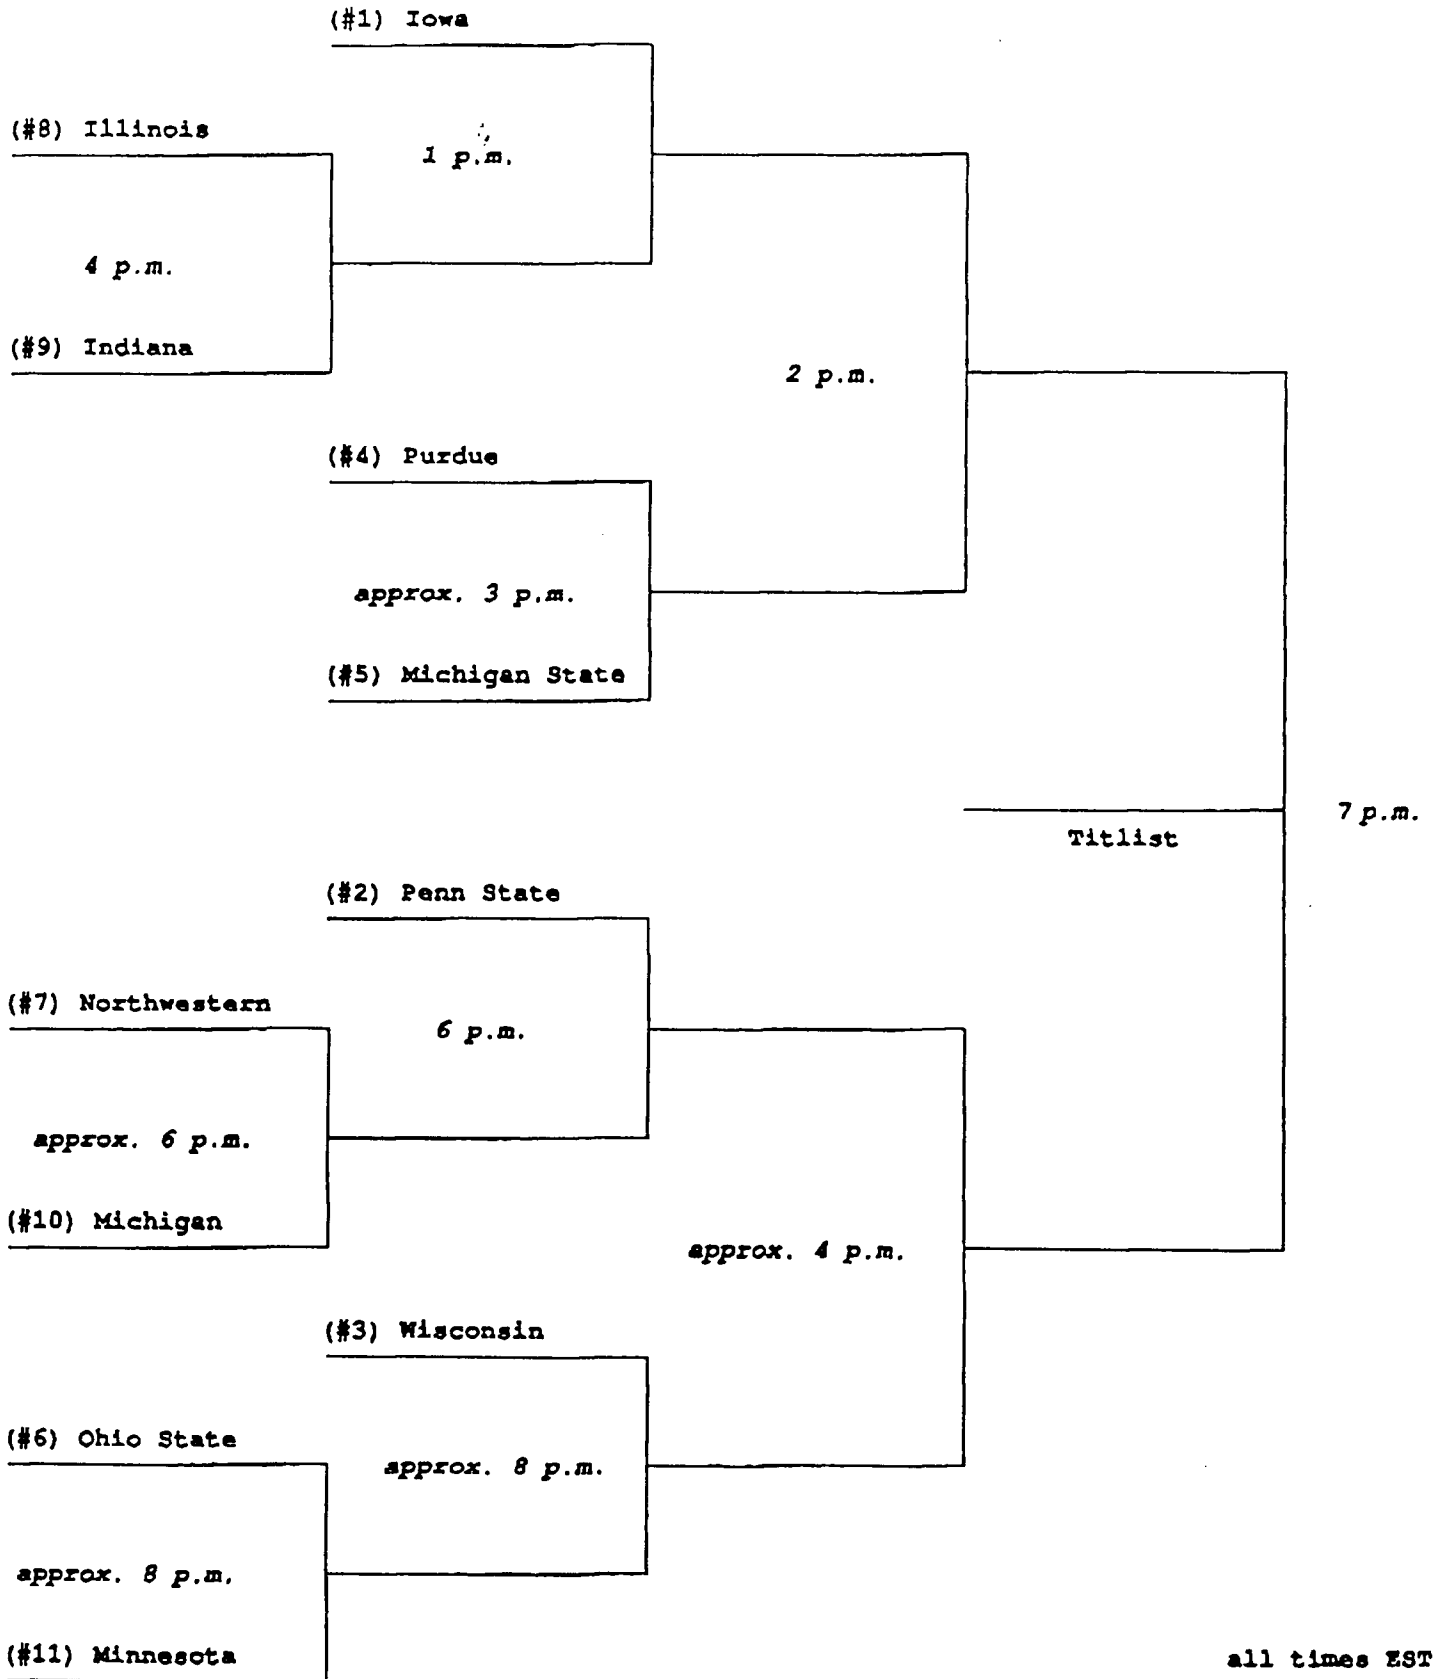

THIRD ANNUAL BIG TEN CONFERENCE WOMEN'S BASKETBALL TOURNAMENT
March 1-4, 1996 Hinkle Fieldhouse Indianapolis, IN

Tournament Bracket

Fri., March 1
First Round

Sat., March 2
Quarterfinals

Sun., March 3
Semifinals

Mon., March 4
Finals

all times EST

Basketball Statistics -- Minnesota Golden Gophers 1995-96
(Includes 26 Games)

PLAYER	G/ GS	/-- TOTAL --/			/--- 3PT ---/			FT/ FTA	FT%	PTS	AVG	OFF DEF TOT			AVG	PF/ D	AST	TO	BLK	STL	MIN
		FG/ FGA	FG%	FG/ FGA	FG%	REB	REB					REB									
Cheri Stafford	26/ 26	103/ 229	.450	0/ 0	.000	88/ 110	.800	294	11.3	63	117	180	6.9	77/ 1	20	67	6	48	725		
Angie Iverson	25/ 17	93/ 215	.433	1/ 7	.143	49/ 76	.645	236	9.4	93	126	219	8.8	66/ 1	40	97	6	25	632		
Sarah Cecka	26/ 9	79/ 191	.414	0/ 0	.000	40/ 66	.606	198	7.6	65	65	130	5.0	68/ 2	19	26	14	19	512		
Nancy Shudlick	26/ 18	84/ 214	.393	4/ 20	.200	12/ 16	.750	184	7.1	22	52	74	2.9	27/ 0	50	34	3	24	560		
Kay Schmidt	23/ 11	58/ 144	.403	15/ 52	.289	26/ 36	.722	157	6.8	15	28	43	1.9	15/ 0	46	28	0	12	384		
Sarah Schieber	26/ 10	56/ 156	.359	30/ 78	.385	10/ 15	.667	152	5.9	9	43	52	2.0	29/ 0	27	41	2	15	469		
Mindy Hansen	26/ 12	51/ 149	.342	6/ 32	.188	30/ 46	.652	138	5.3	8	34	42	1.6	45/ 0	47	87	6	24	477		
Jaime Ellis	25/ 22	32/ 105	.305	13/ 38	.342	18/ 28	.643	95	3.8	4	29	33	1.3	42/ 0	85	107	2	19	637		
Kelly McNulty	26/ 4	28/ 68	.412	0/ 0	.000	5/ 9	.556	61	2.4	22	32	54	2.1	22/ 0	36	23	8	25	371		
Swantreca Taylo	18/ 0	17/ 62	.274	3/ 17	.177	4/ 16	.250	41	2.3	10	18	28	1.6	22/ 0	17	37	0	10	184		
Monica Brown	1/ 0	1/ 2	.500	0/ 0	.000	0/ 0	.000	2	2.0	0	1	1	1.0	0/ 0	0	0	0	0	2		
Sonja Robinson	22/ 0	12/ 48	.250	0/ 0	.000	13/ 16	.813	37	1.7	7	12	19	.9	18/ 0	10	11	2	3	149		
Lynda Hass	13/ 0	6/ 30	.200	0/ 3	.000	6/ 14	.429	18	1.4	10	16	26	2.0	11/ 0	6	5	0	5	98		
Team Rebounds													135								

Minnesota 26/ 26 620/1613 .384 72/ 247 .292 301/ 448 .672 1613 62.0 328 573 1036 39.9 442/ 4 403 563 49 229 --

Team Rebounds 115

Opponent Totals 26/ 26 812/1792 .453 135/ 410 .329 336/ 478 .703 2095 80.6 368 633 1116 42.9 429/ 8 521 434 98 306 --

/----- PER-GAME AVERAGES -----/

/-TOTAL-/ /- 3PT -/
PLAYER FG FGA FG FGA FT FTA PTS REB AST TO BLK STL MIN

Cheri Stafford	4.0	8.8	.0	.0	3.4	4.2	11.3	6.9	.8	2.6	.2	1.9	27.9
Angie Iverson	3.7	8.6	.0	.3	2.0	3.0	9.4	8.8	1.6	3.9	.2	1.0	25.3
Sarah Cecka	3.0	7.4	.0	.0	1.5	2.5	7.6	5.0	.7	1.0	.5	.7	19.7
Nancy Shudlick	3.2	8.2	.2	.8	.5	.6	7.1	2.9	1.9	1.3	.1	.9	21.5
Kay Schmidt	2.5	6.3	.7	2.3	1.1	1.6	6.8	1.9	2.0	1.2	.0	.5	16.7
Sarah Schieber	2.2	6.0	1.2	3.0	.4	.6	5.9	2.0	1.0	1.6	.1	.6	18.0
Mindy Hansen	2.0	5.7	.2	1.2	1.2	1.8	5.3	1.6	1.8	3.4	.2	.9	18.4
Jaime Ellis	1.3	4.2	.5	1.5	.7	1.1	3.8	1.3	3.4	4.3	.1	.8	25.5
Kelly McNulty	1.1	2.6	.0	.0	.2	.4	2.4	2.1	1.4	.9	.3	1.0	14.3
Swantreca Taylor	.9	3.4	.2	.9	.2	.9	2.3	1.6	.9	2.1	.0	.6	10.2
Monica Brown	1.0	2.0	.0	.0	.0	.0	2.0	1.0	.0	.0	.0	.0	2.0
Sonja Robinson	.6	2.2	.0	.0	.6	.7	1.7	.9	.5	.5	.1	.1	6.8
Lynda Hass	.5	2.3	.0	.2	.5	1.1	1.4	2.0	.5	.4	.0	.4	7.5

Minnesota 23.9 62.0 2.8 9.5 11.6 17.2 62.0 39.9 15.5 21.7 1.9 8.8 ----

Opponent Totals 31.2 68.9 5.2 15.8 12.9 18.4 80.6 42.9 20.0 16.7 3.8 11.8 ----