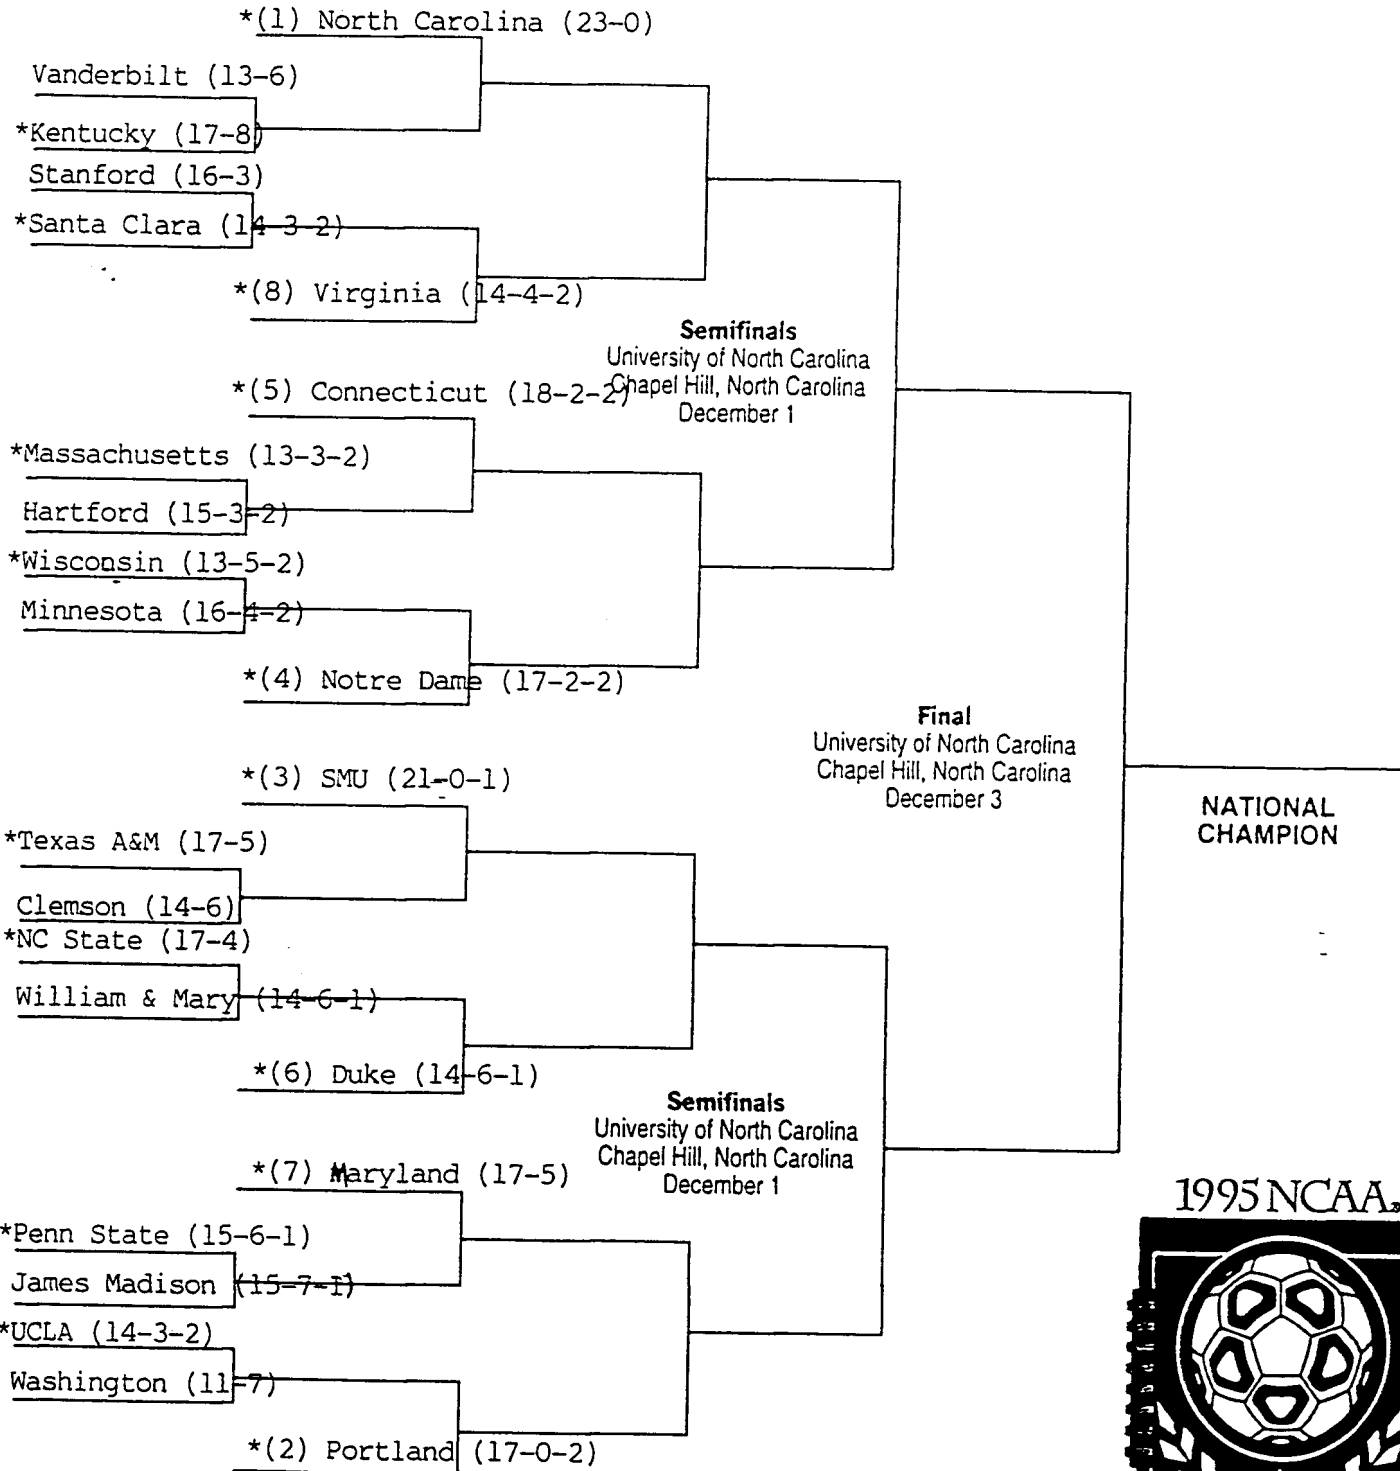

1995 Division I Women's SOCCER CHAMPIONSHIP

First Round
Completed by
November 12

Second Round
Completed by
November 19

Third Round
Completed by
November 26

1995 NCAA