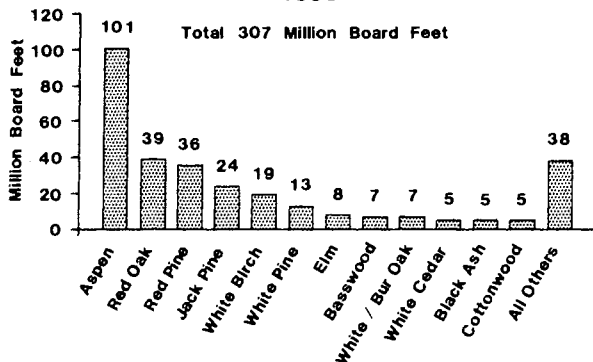

**PRODUCTION SUMMARY of ACTIVE SAWMILLS
- Minnesota 1985 -**

FOREST PRODUCTS

SURVEY HIGHLIGHTS

This survey of Minnesota wood producers and consumers found:

- * There are over 900 sawmills in Minnesota of which 780 produced lumber in 1985.
- * 92 of the largest sawmills account for over 80% of the Minnesota production.
- * Minnesota exports about 7 million board feet of sawlogs to Wisconsin, Iowa, and Canadian mills.
- * This directory lists over 850 secondary manufacturers. There are many more small "shops" that produce wood products that were not surveyed.

**AREA of COMMERCIAL FOREST LAND by COVER TYPE
- State of Minnesota -**

**MINNESOTA LUMBER PRODUCTION by MAJOR SPECIES
- 1985 -**

TABLE OF CONTENTS

This Directory is divided into colored sections for easy reference.