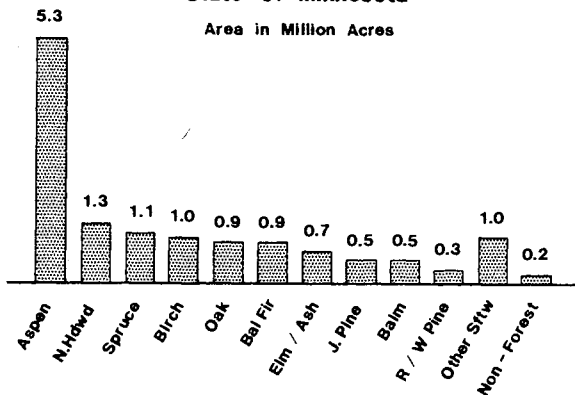

**AREA of COMMERCIAL FOREST LAND by COVER TYPE
- State of Minnesota -**