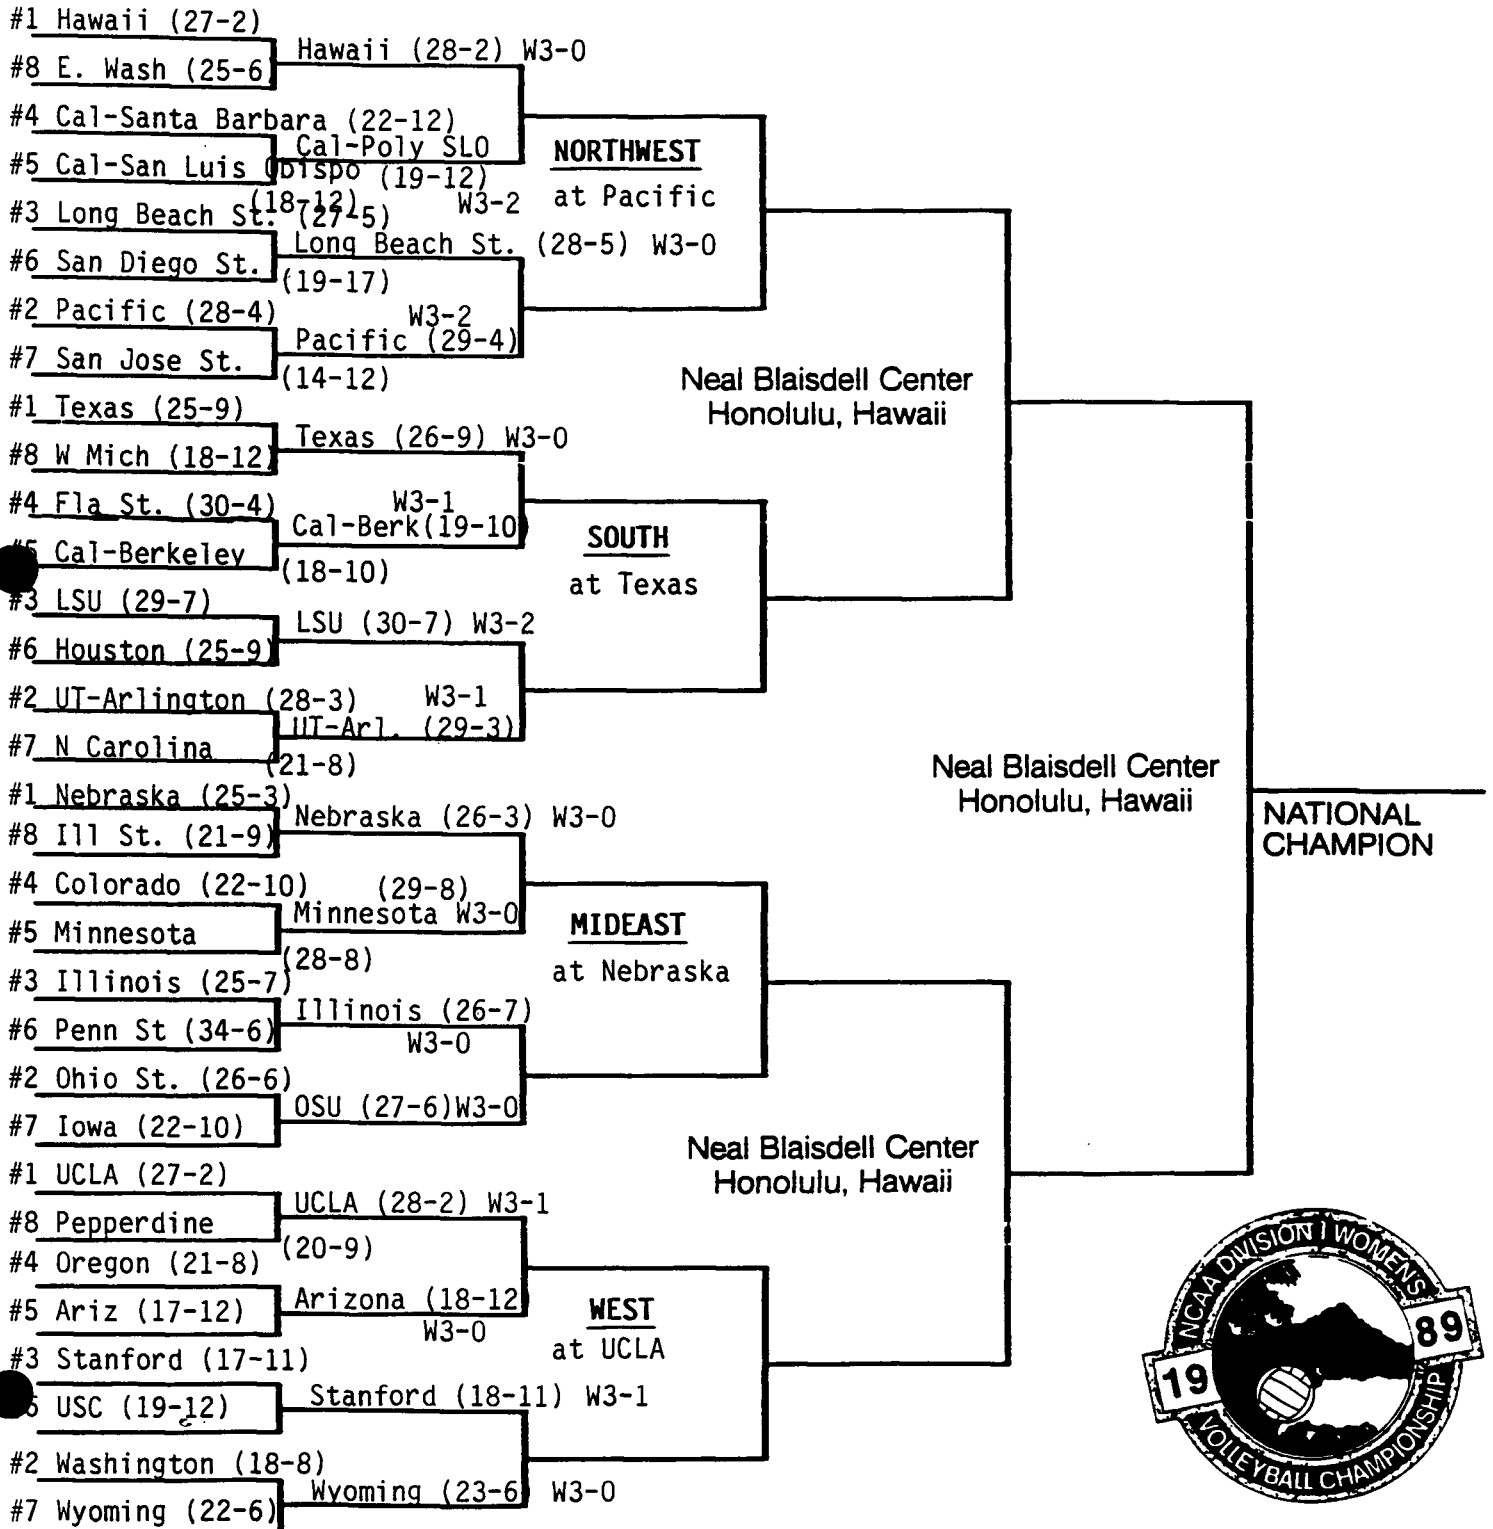

1989 National Collegiate Division I Women's VOLLEYBALL CHAMPIONSHIP

Rankings are 1-8 for each of four Regions.
All regional semifinals Dec. 8, Finals Dec. 9

First Round*

November 30,
December 1 or 2

Regionals*

December 8

December 9

Semifinals

December 14

Finals

December 16

*First-round and regional matches will be played on the campus of one of the participating institutions.